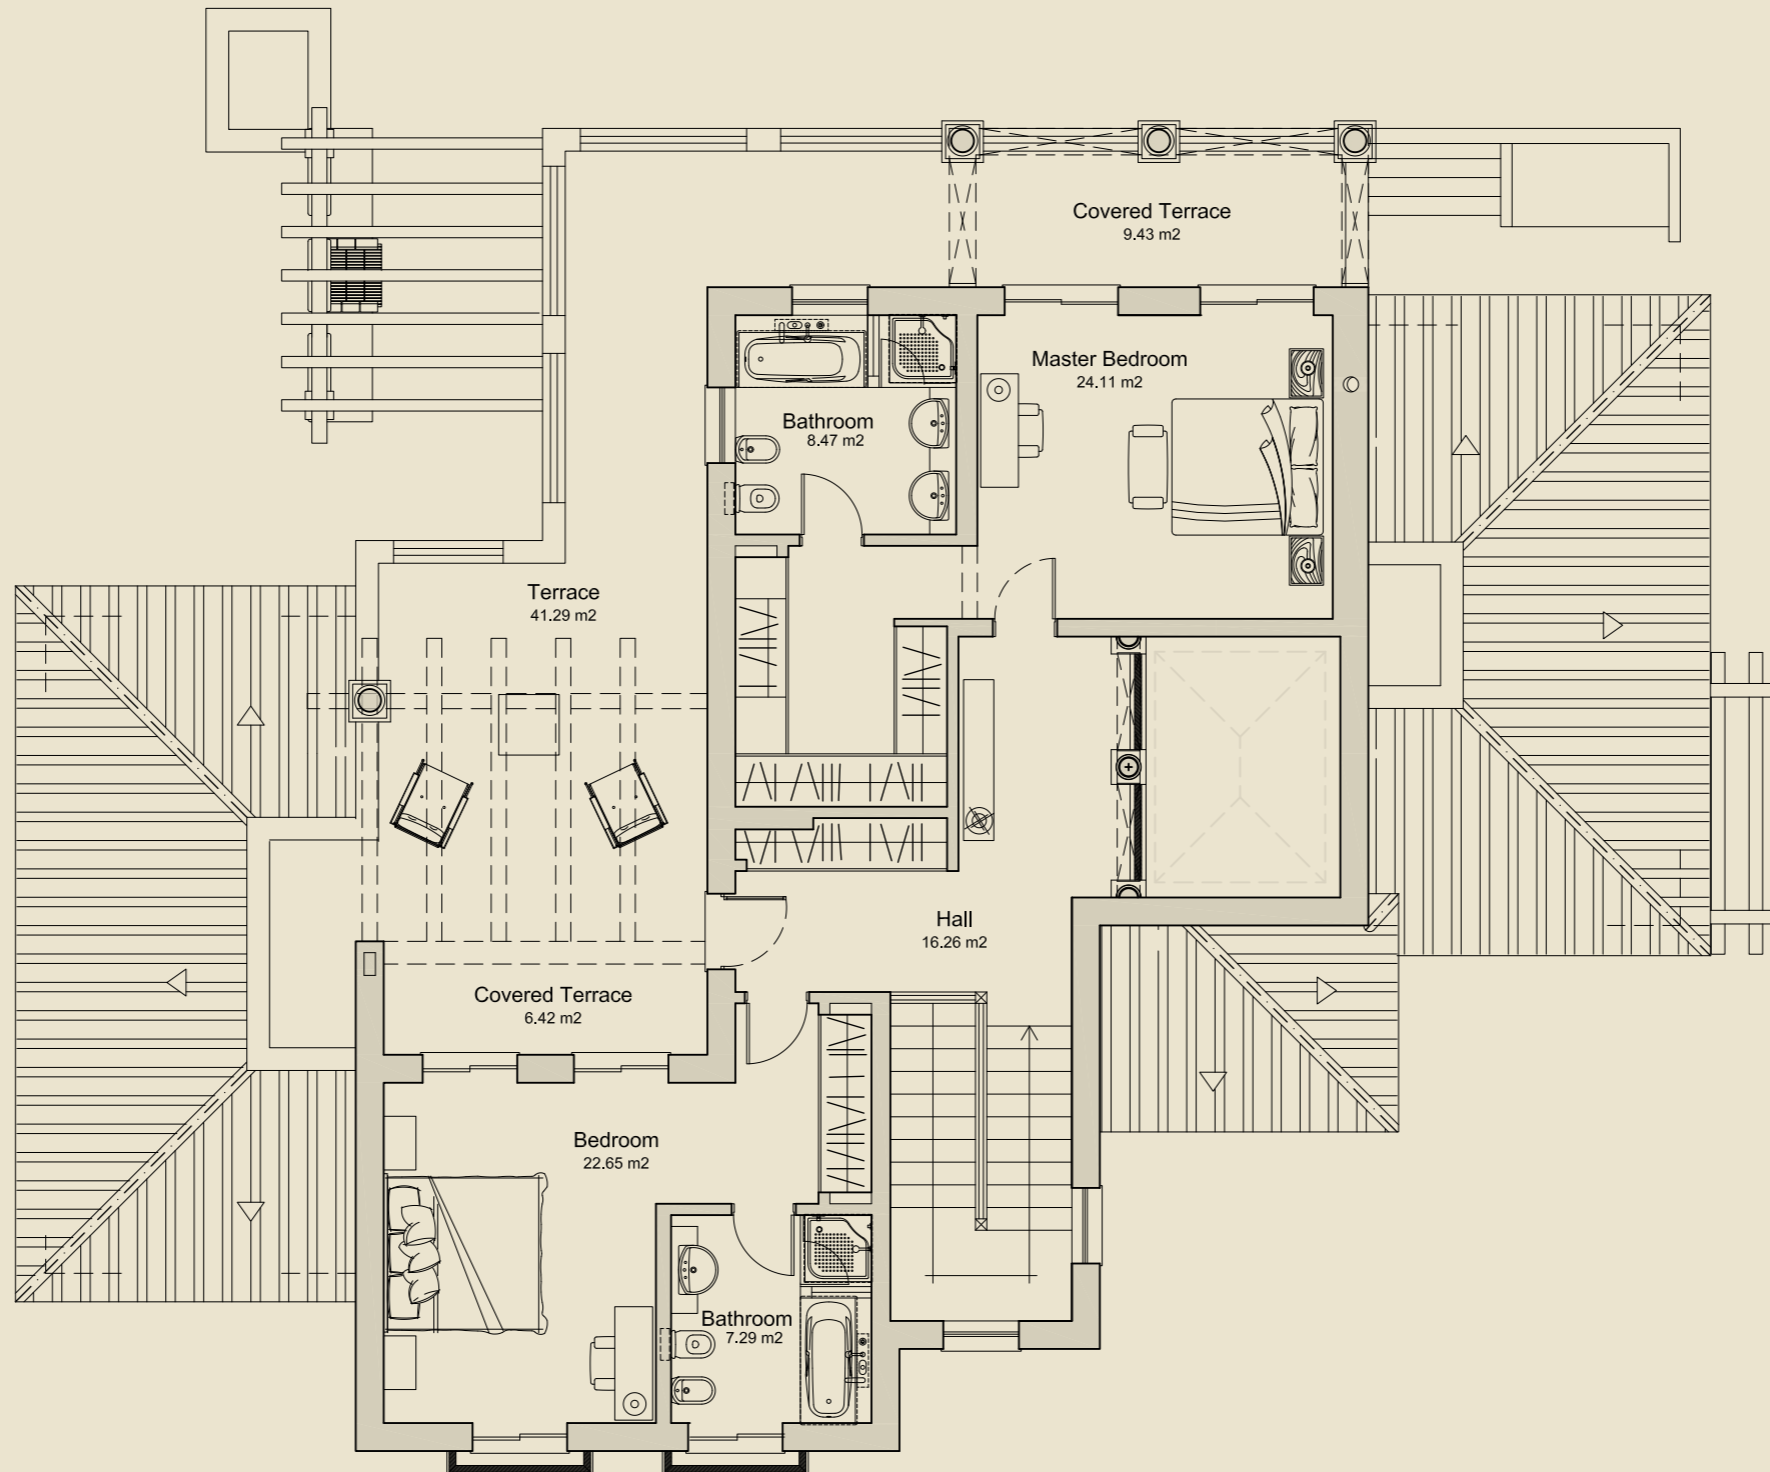

MONTE REI

FOUR BED VILLAS WITH POOL
STANDART LAYOUT

Ground Floor areas:

Internal.....	234.78m ²
Terraces.....	142.96m ²
Total.....	377.74m²

MONTE REI

FOUR BED VILLAS WITH POOL
STANDART LAYOUT

First Floor areas:

Internal.....	131.18m ²
Terraces.....	57.14m ²
Total.....	188.32m ²