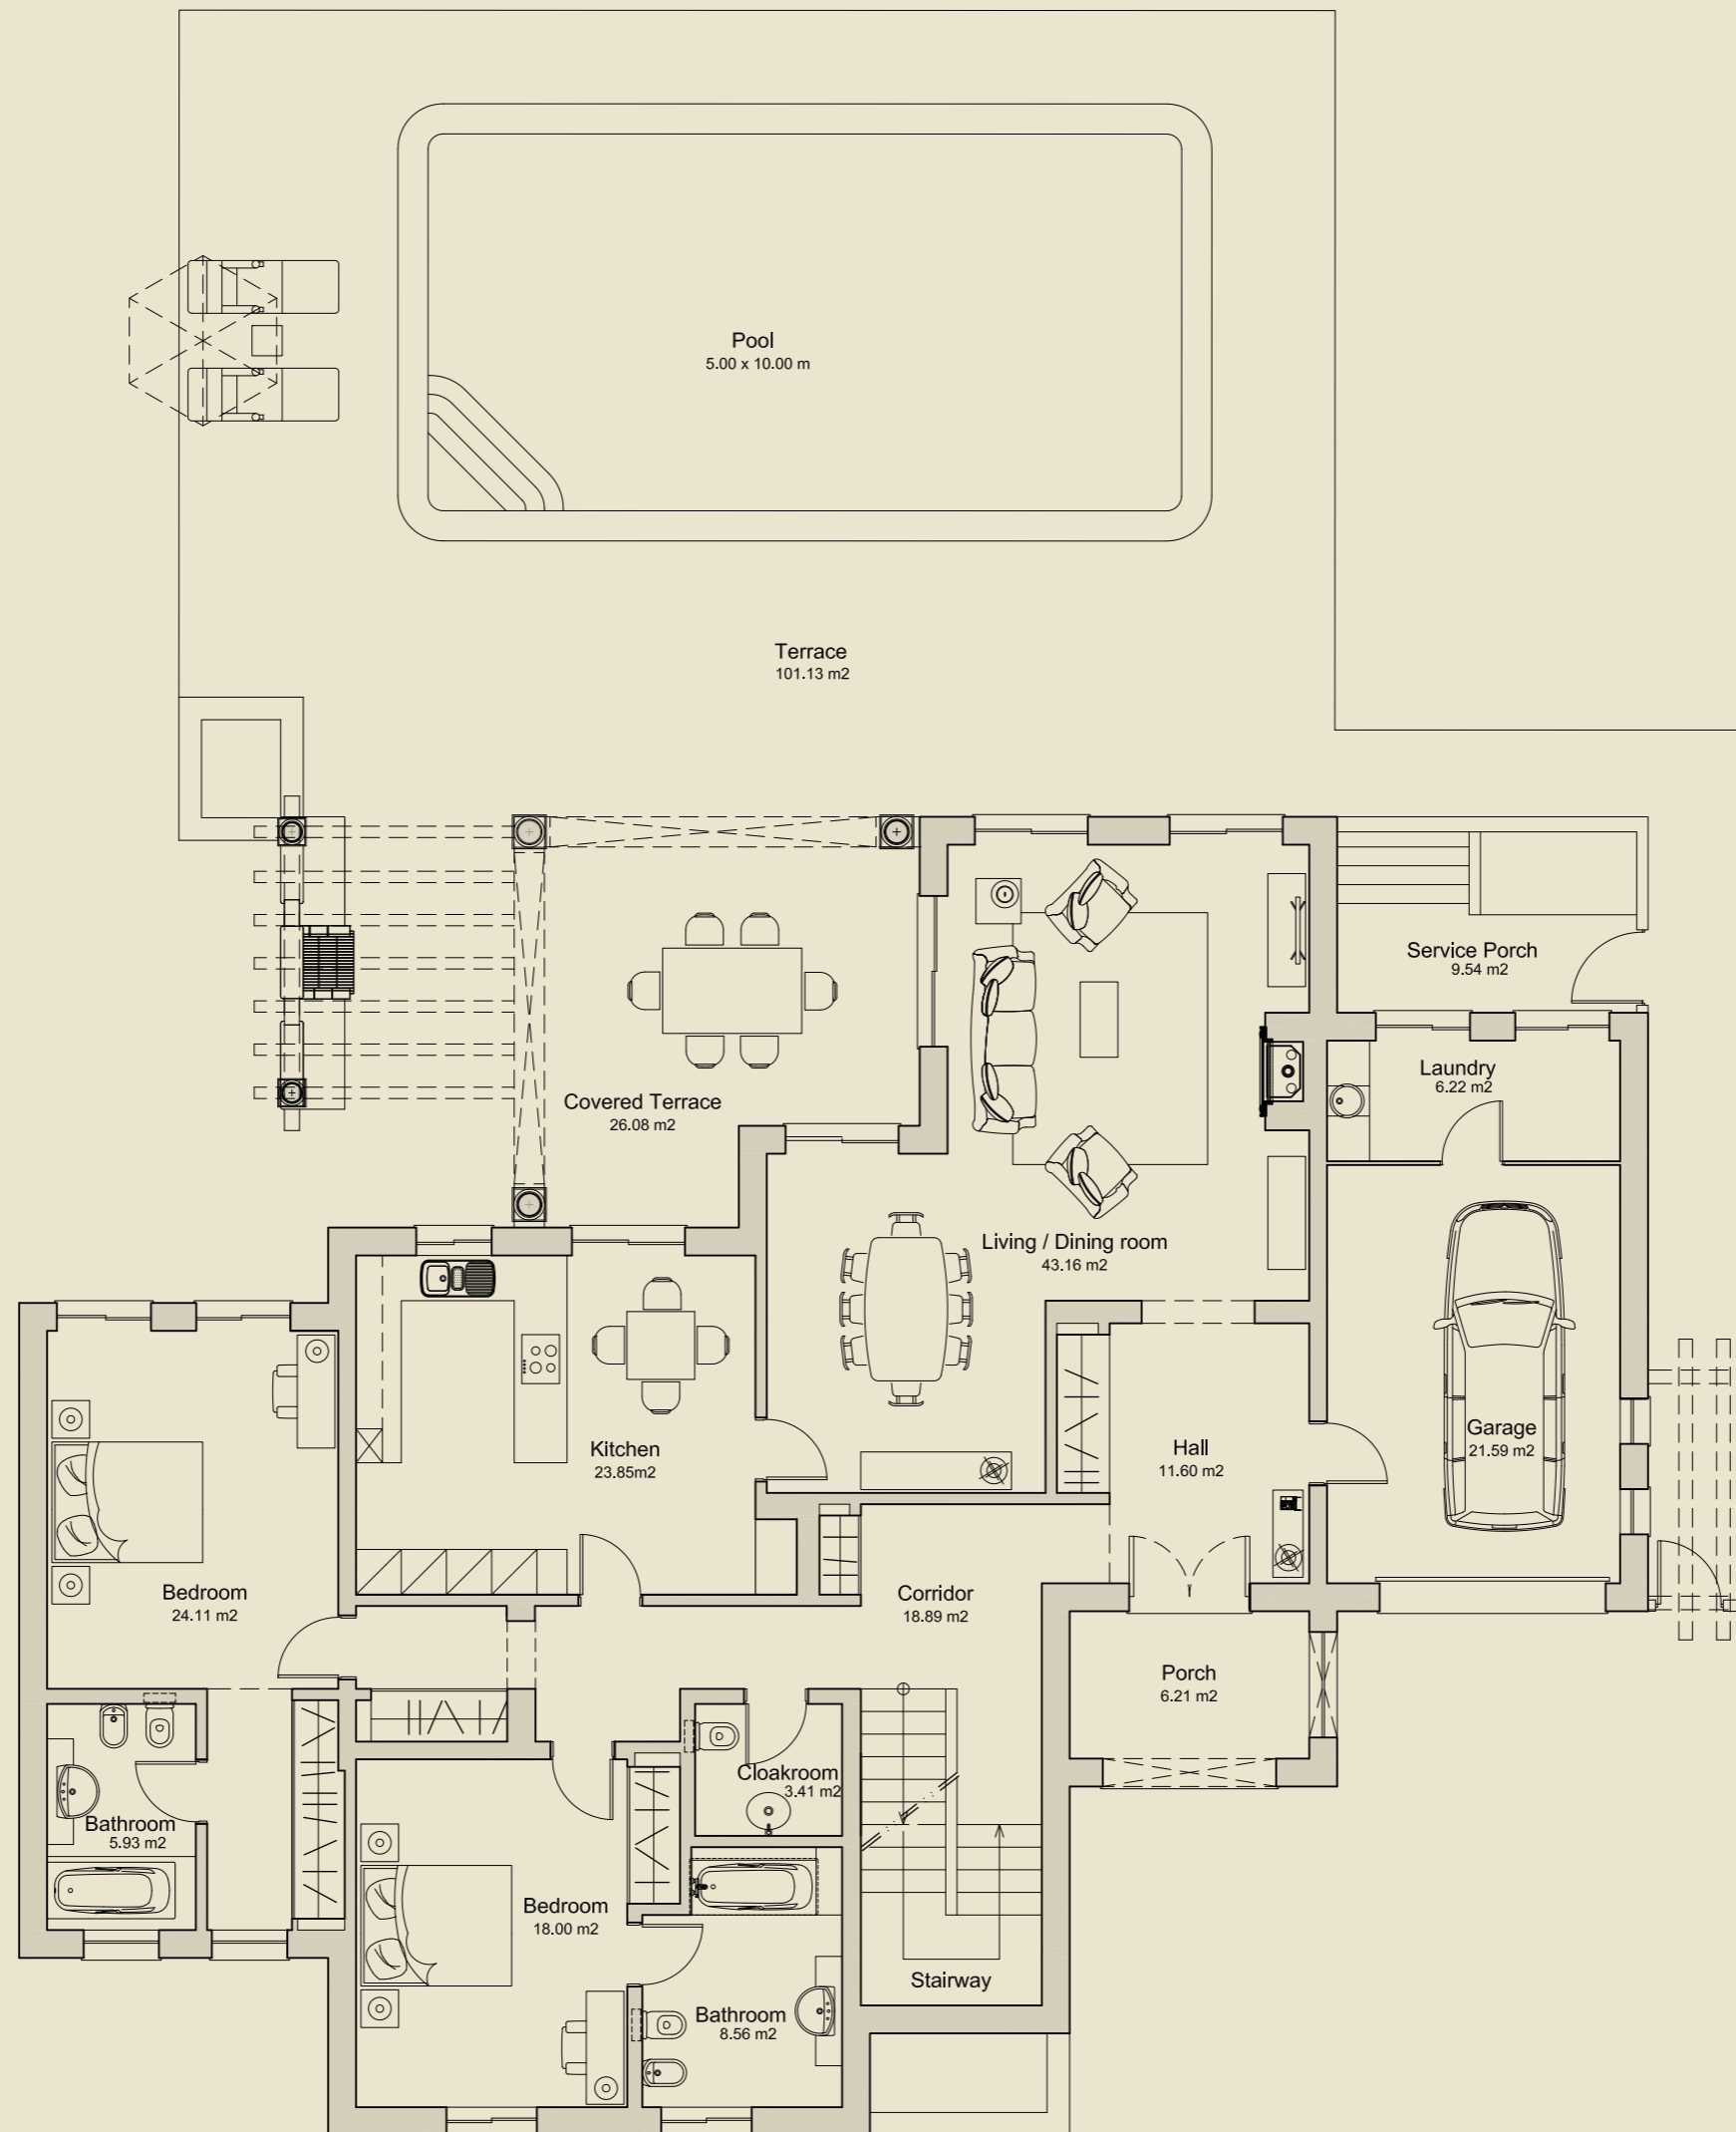

MONTE REI

FOUR BED VILLAS WITH POOL
STANDART LAYOUT

Ground Floor areas:

Internal.....	234.78m ²
Terraces.....	142.96m ²
Total.....	377.74m²

MONTE REI

FOUR BED VILLAS WITH POOL
STANDART LAYOUT

First Floor areas:

Internal.....	131.18m ²
Terraces.....	57.14m ²
Total.....	188.32m ²