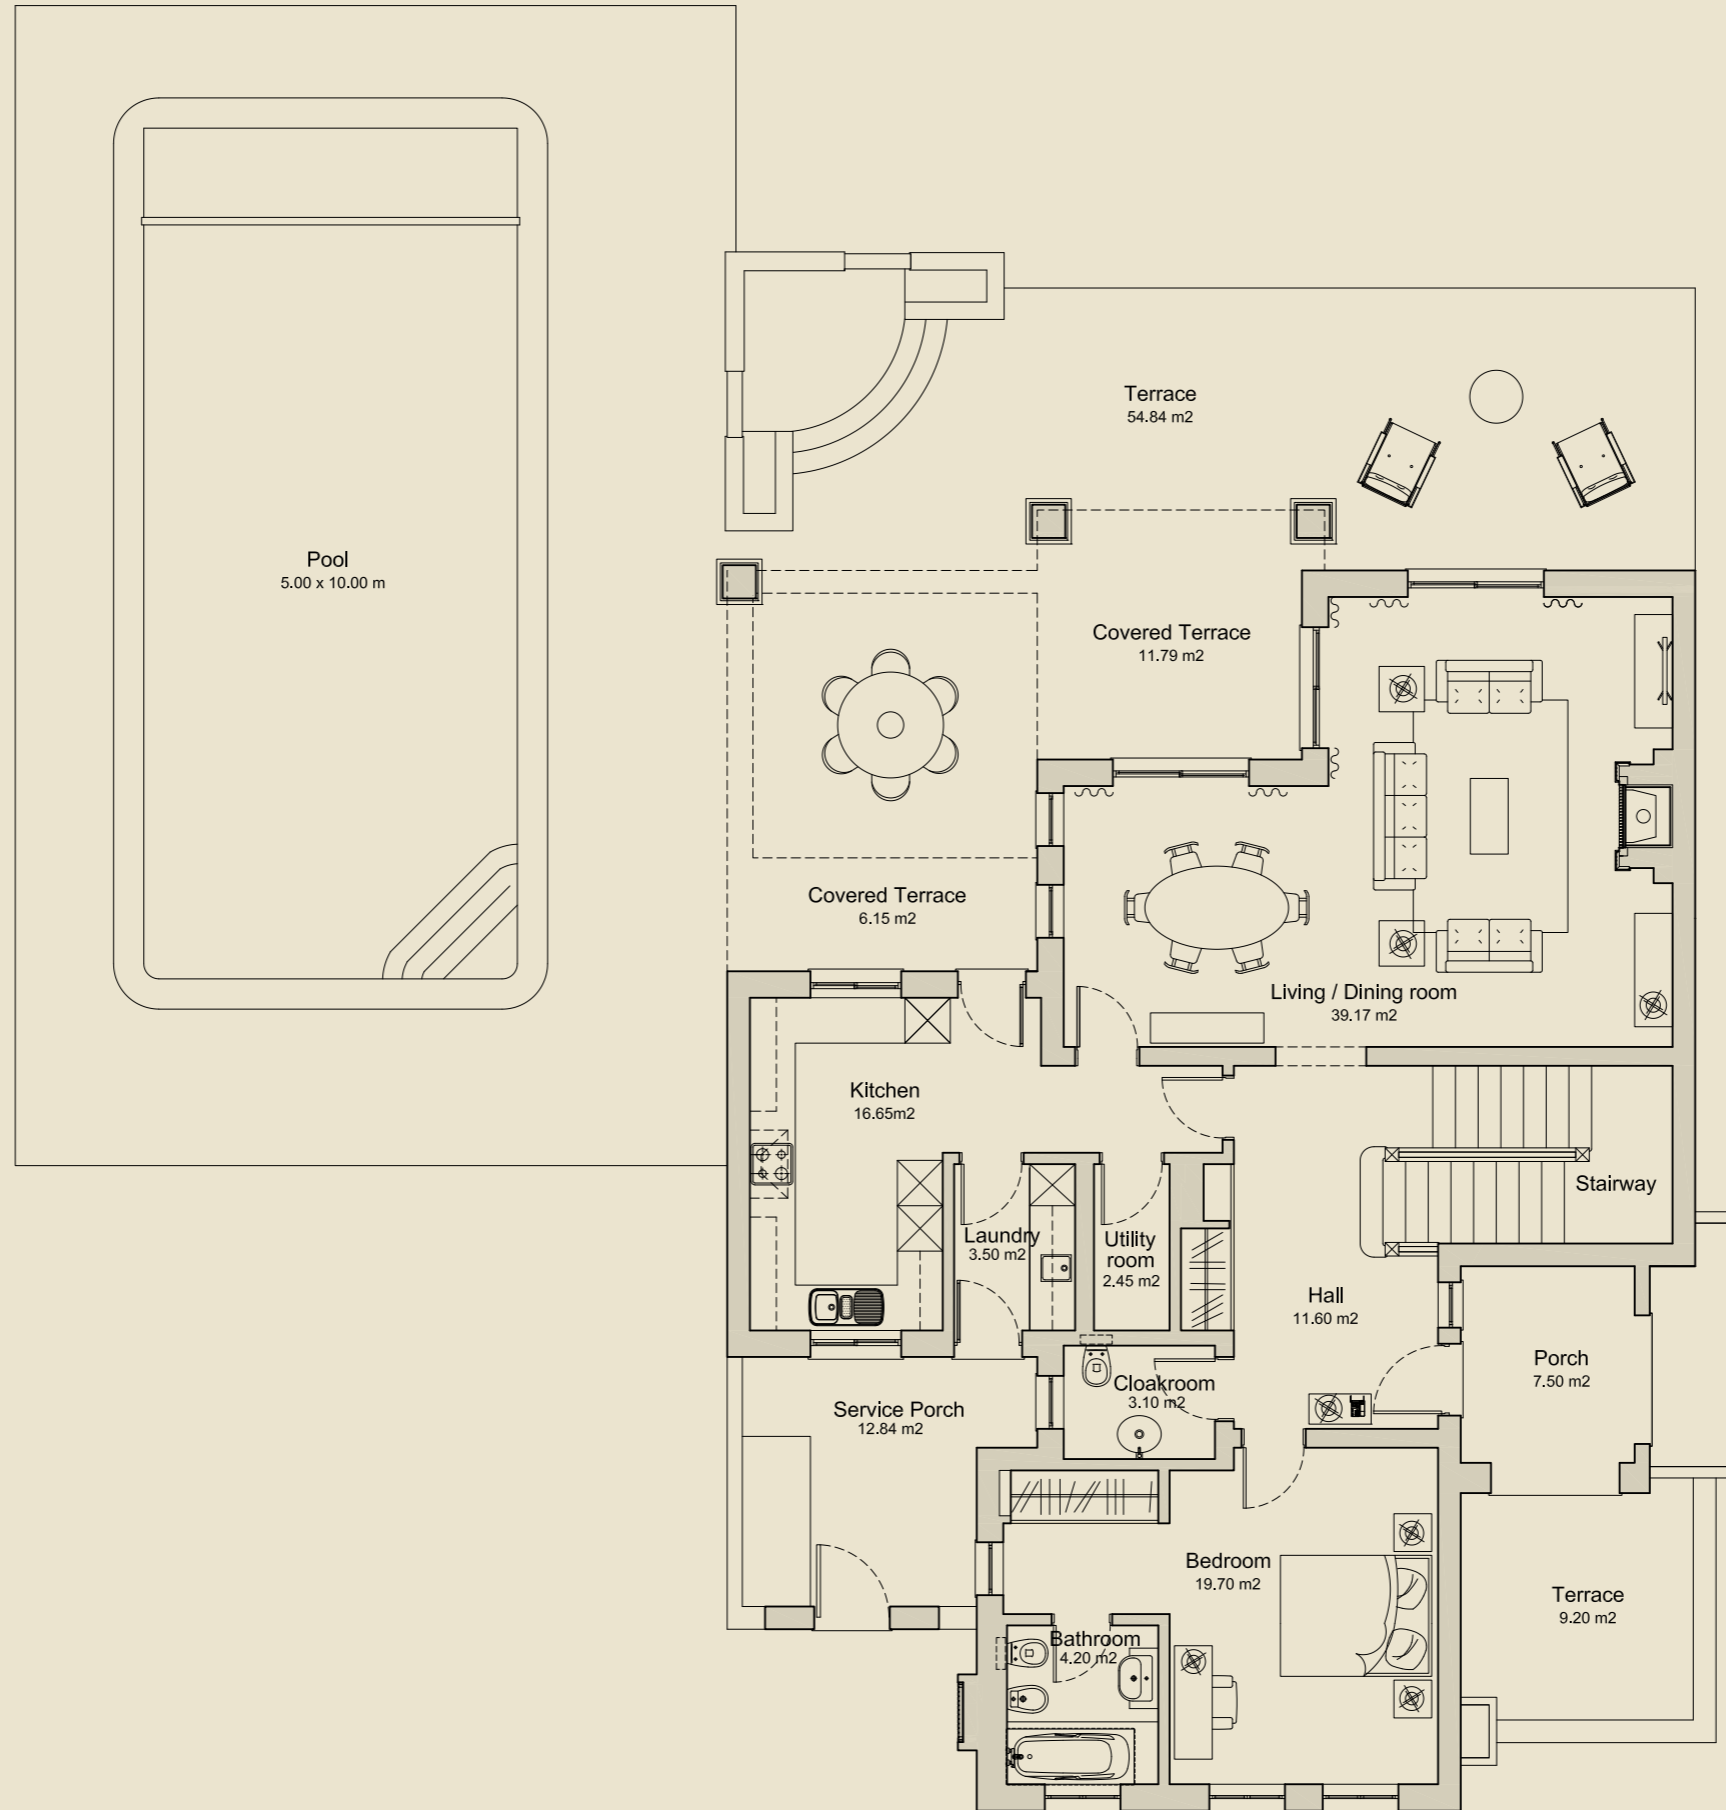

# MONTE REI

THREE BED VILLAS WITH POOL  
STANDART LAYOUT

Ground Floor areas:

Internal.....	136.36m <sup>2</sup>
Terraces.....	102.32m <sup>2</sup>
Total.....	238.68m <sup>2</sup>

# MONTE REI

THREE BED VILLAS WITH POOL  
STANDART LAYOUT

First Floor areas:

Internal.....93.73m<sup>2</sup>

Terraces.....33.84m<sup>2</sup>

Total.....127.57m<sup>2</sup>

# MONTE REI

## THREE BED VILLAS WITH POOL

STANDART LAYOUT

Basement areas:

Internal.....67.74m<sup>2</sup>