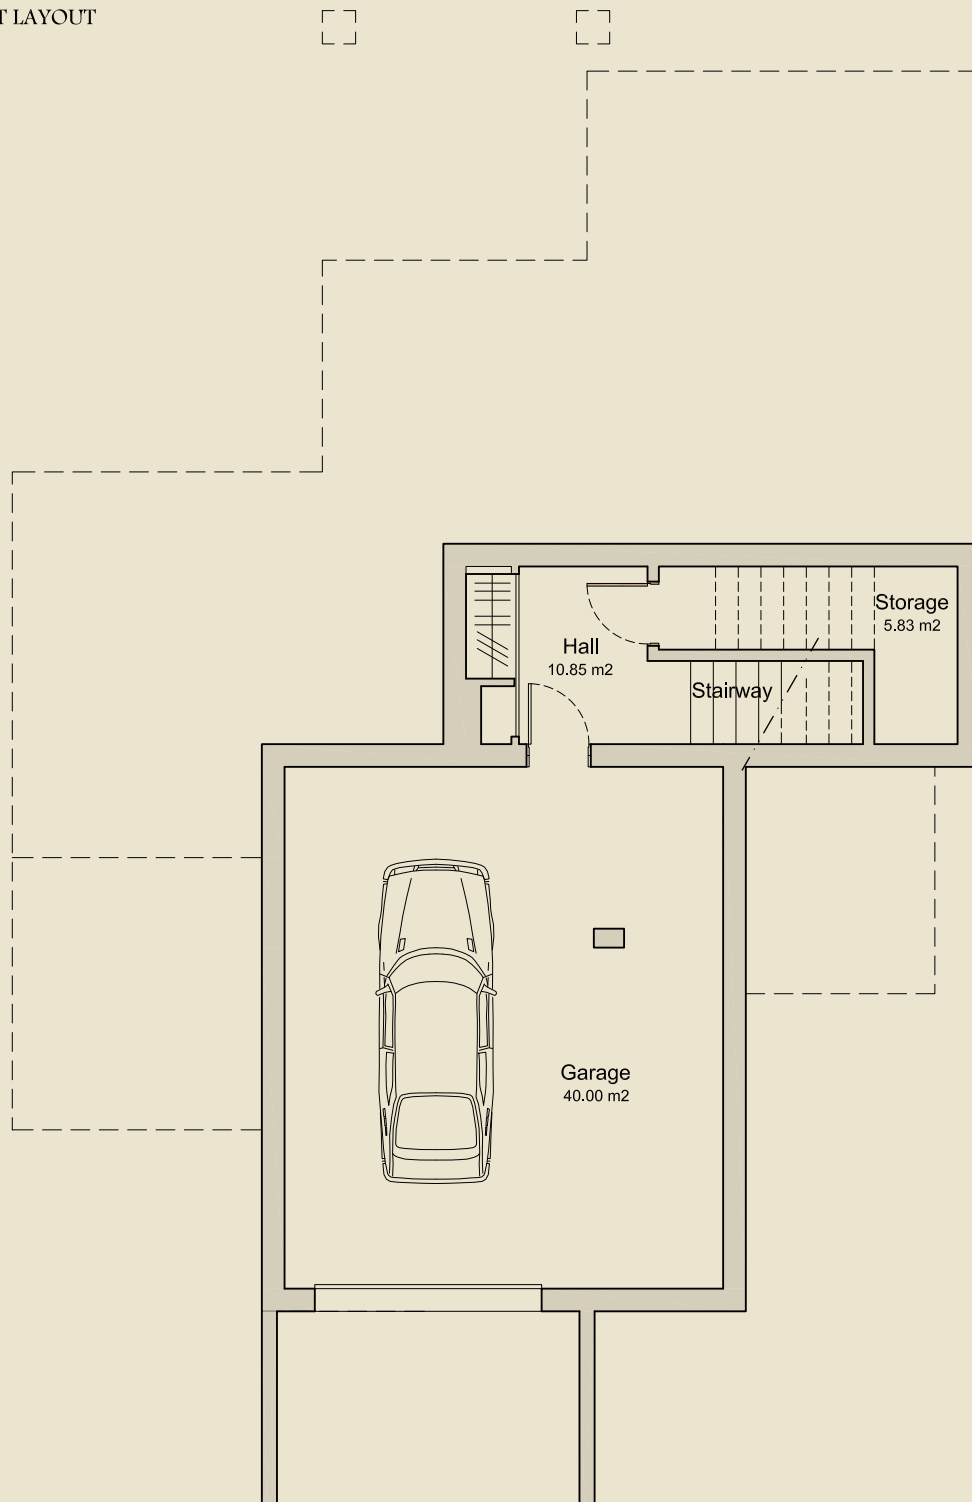

# MONTE REI

THREE BED VILLAS WITH POOL  
STANDART LAYOUT

Ground Floor areas:

Internal.....	136.36m <sup>2</sup>
Terraces.....	102.32m <sup>2</sup>
Total.....	238.68m <sup>2</sup>

# MONTE REI

THREE BED VILLAS WITH POOL  
STANDART LAYOUT

First Floor areas:

Internal.....93.73m<sup>2</sup>

Terraces.....33.84m<sup>2</sup>

Total.....127.57m<sup>2</sup>

## THREE BED VILLAS WITH POOL

STANDART LAYOUT

Basement areas:

Internal.....67.74m<sup>2</sup>