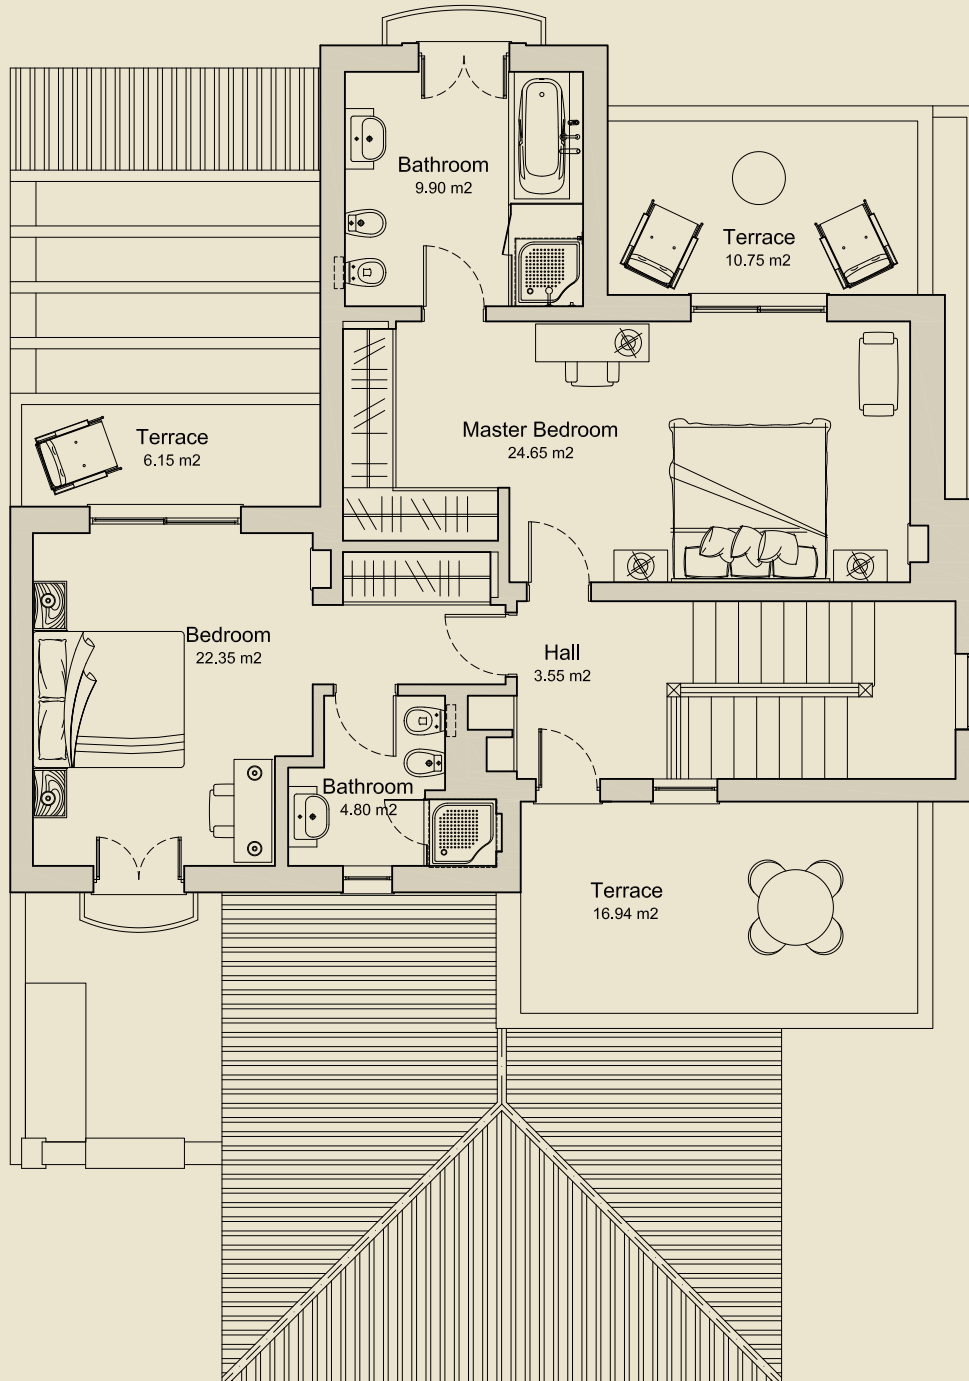

# MONTE REI

THREE BED VILLAS WITH POOL  
STANDART LAYOUT

Ground Floor areas:

Internal.....	136.36m <sup>2</sup>
Terraces.....	102.32m <sup>2</sup>
Total.....	238.68m <sup>2</sup>

# MONTE REI

THREE BED VILLAS WITH POOL  
STANDART LAYOUT

First Floor areas:

Internal.....93.73m<sup>2</sup>

Terraces.....33.84m<sup>2</sup>

Total.....127.57m<sup>2</sup>

## THREE BED VILLAS WITH POOL

STANDART LAYOUT

Basement areas:

Internal.....67.74m<sup>2</sup>