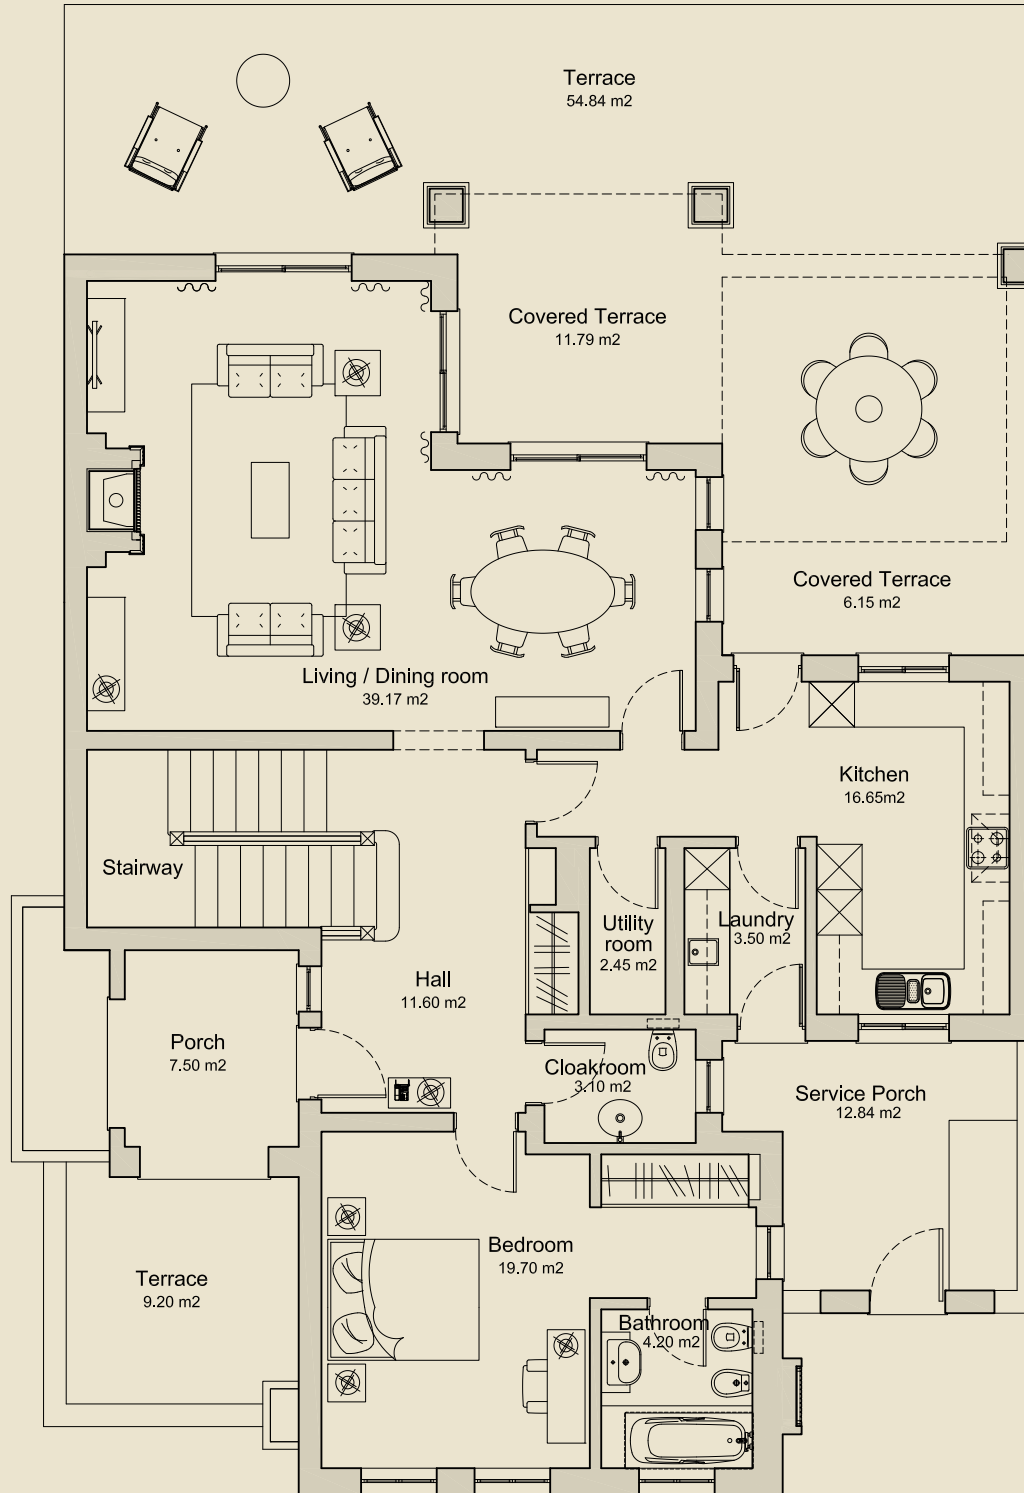

MONTE REI

1, 2 & 3 BED LINKED VILLAS STANDART LAYOUT

Ground Floor areas:

Internal.....136.36m²

Terraces.....102.32m²

Total.....238.68m²

MONTE REI

1, 2 & 3 BED LINKED VILLAS STANDART LAYOUT

First Floor areas:

| | |
|-------------------|----------------------------|
| Internal..... | 93.73m ² |
| Terraces..... | 33.84m ² |
| Total..... | 127.57m² |

MONTE REI

1, 2 & 3 BED LINKED VILLAS

STANDART LAYOUT

Basement areas:

Internal.....67.74m2