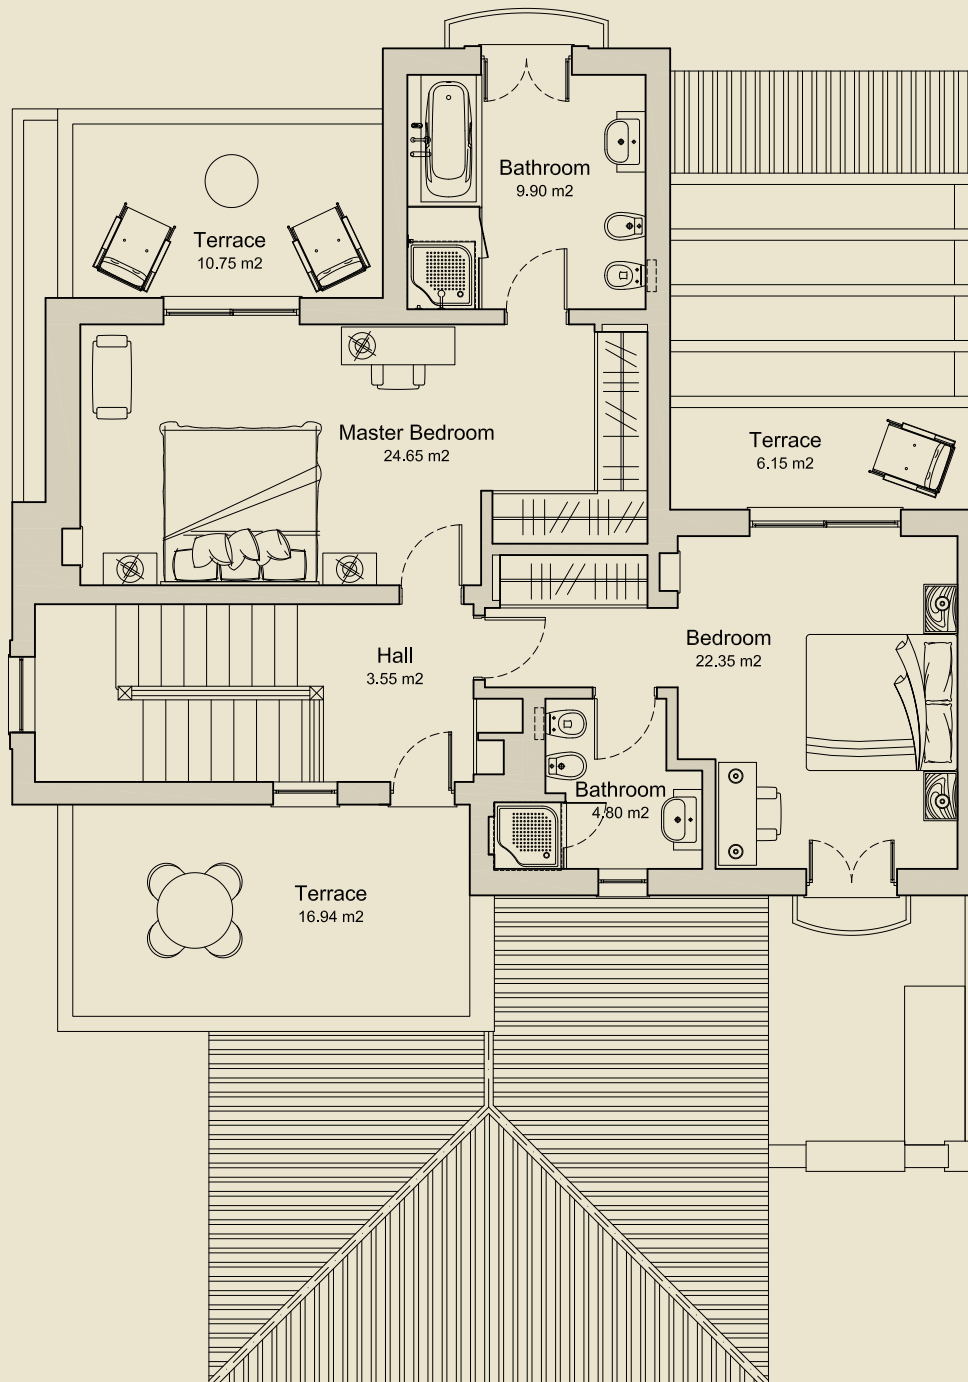

MONTE REI

1, 2 & 3 BED LINKED VILLAS STANDART LAYOUT

Ground Floor areas:

Internal.....136.36m²

Terraces.....102.32m²

Total.....238.68m²

MONTE REI

1, 2 & 3 BED LINKED VILLAS STANDART LAYOUT

First Floor areas:

| | |
|-------------------|----------------------------|
| Internal..... | 93.73m ² |
| Terraces..... | 33.84m ² |
| Total..... | 127.57m² |

MONTE REI

1, 2 & 3 BED LINKED VILLAS

STANDART LAYOUT

Basement areas:

Internal.....67.74m2