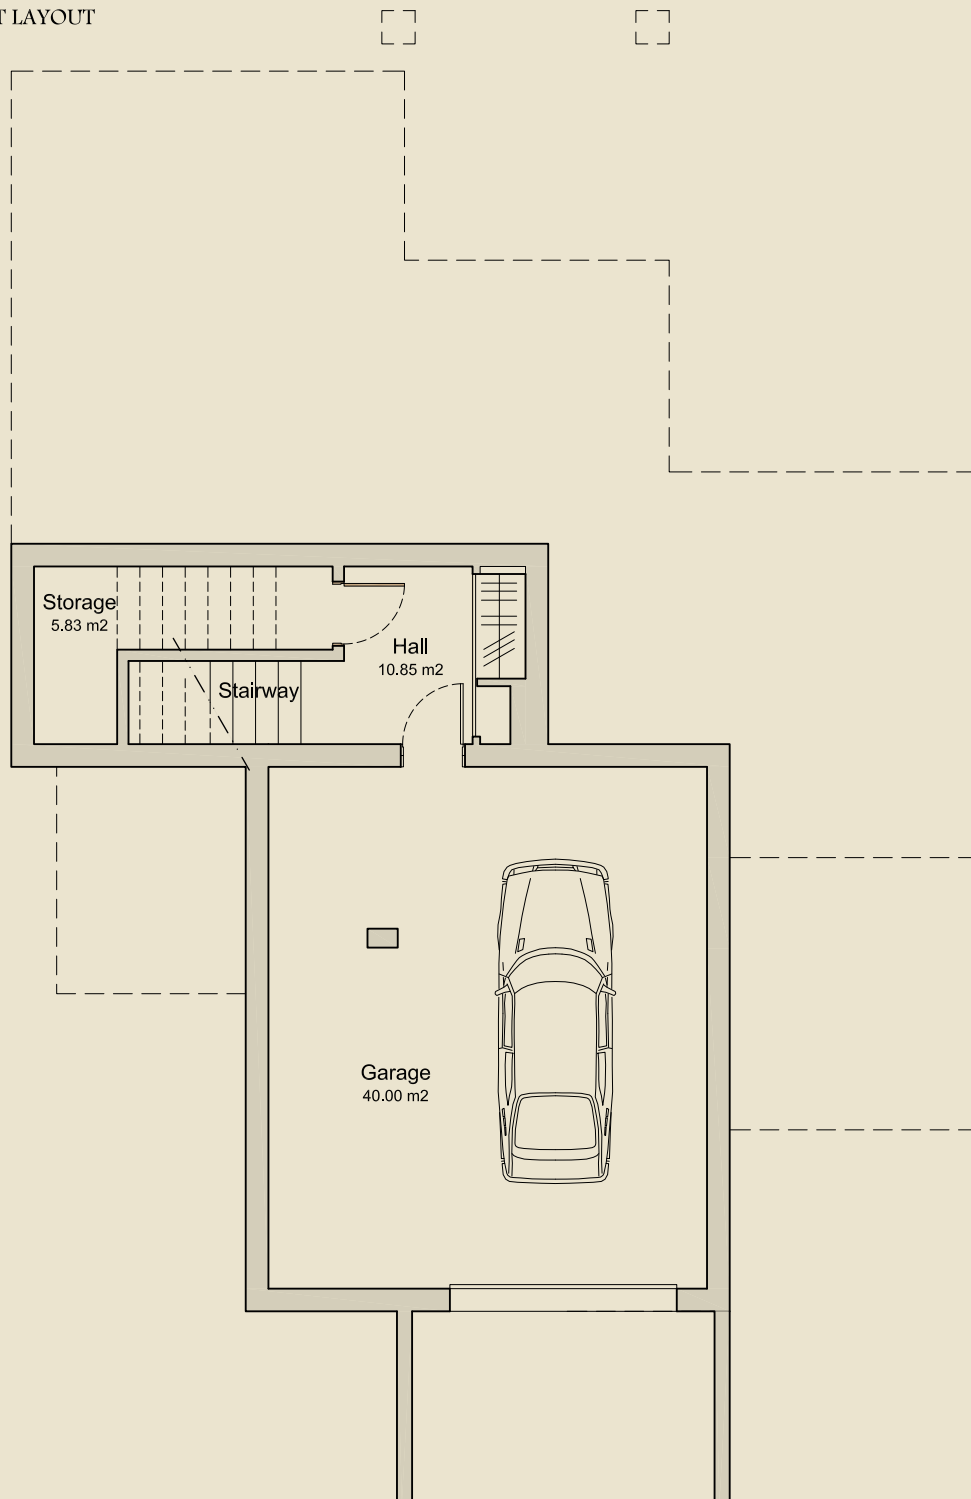

MONTE REI

1, 2 & 3 BED LINKED VILLAS STANDART LAYOUT

Ground Floor areas:

Internal.....136.36m²

Terraces.....102.32m²

Total.....238.68m²

MONTE REI

1, 2 & 3 BED LINKED VILLAS STANDART LAYOUT

First Floor areas:

| | |
|-------------------|----------------------------|
| Internal..... | 93.73m ² |
| Terraces..... | 33.84m ² |
| Total..... | 127.57m² |

MONTE REI

1, 2 & 3 BED LINKED VILLAS

STANDART LAYOUT

Basement areas:

Internal.....67.74m2