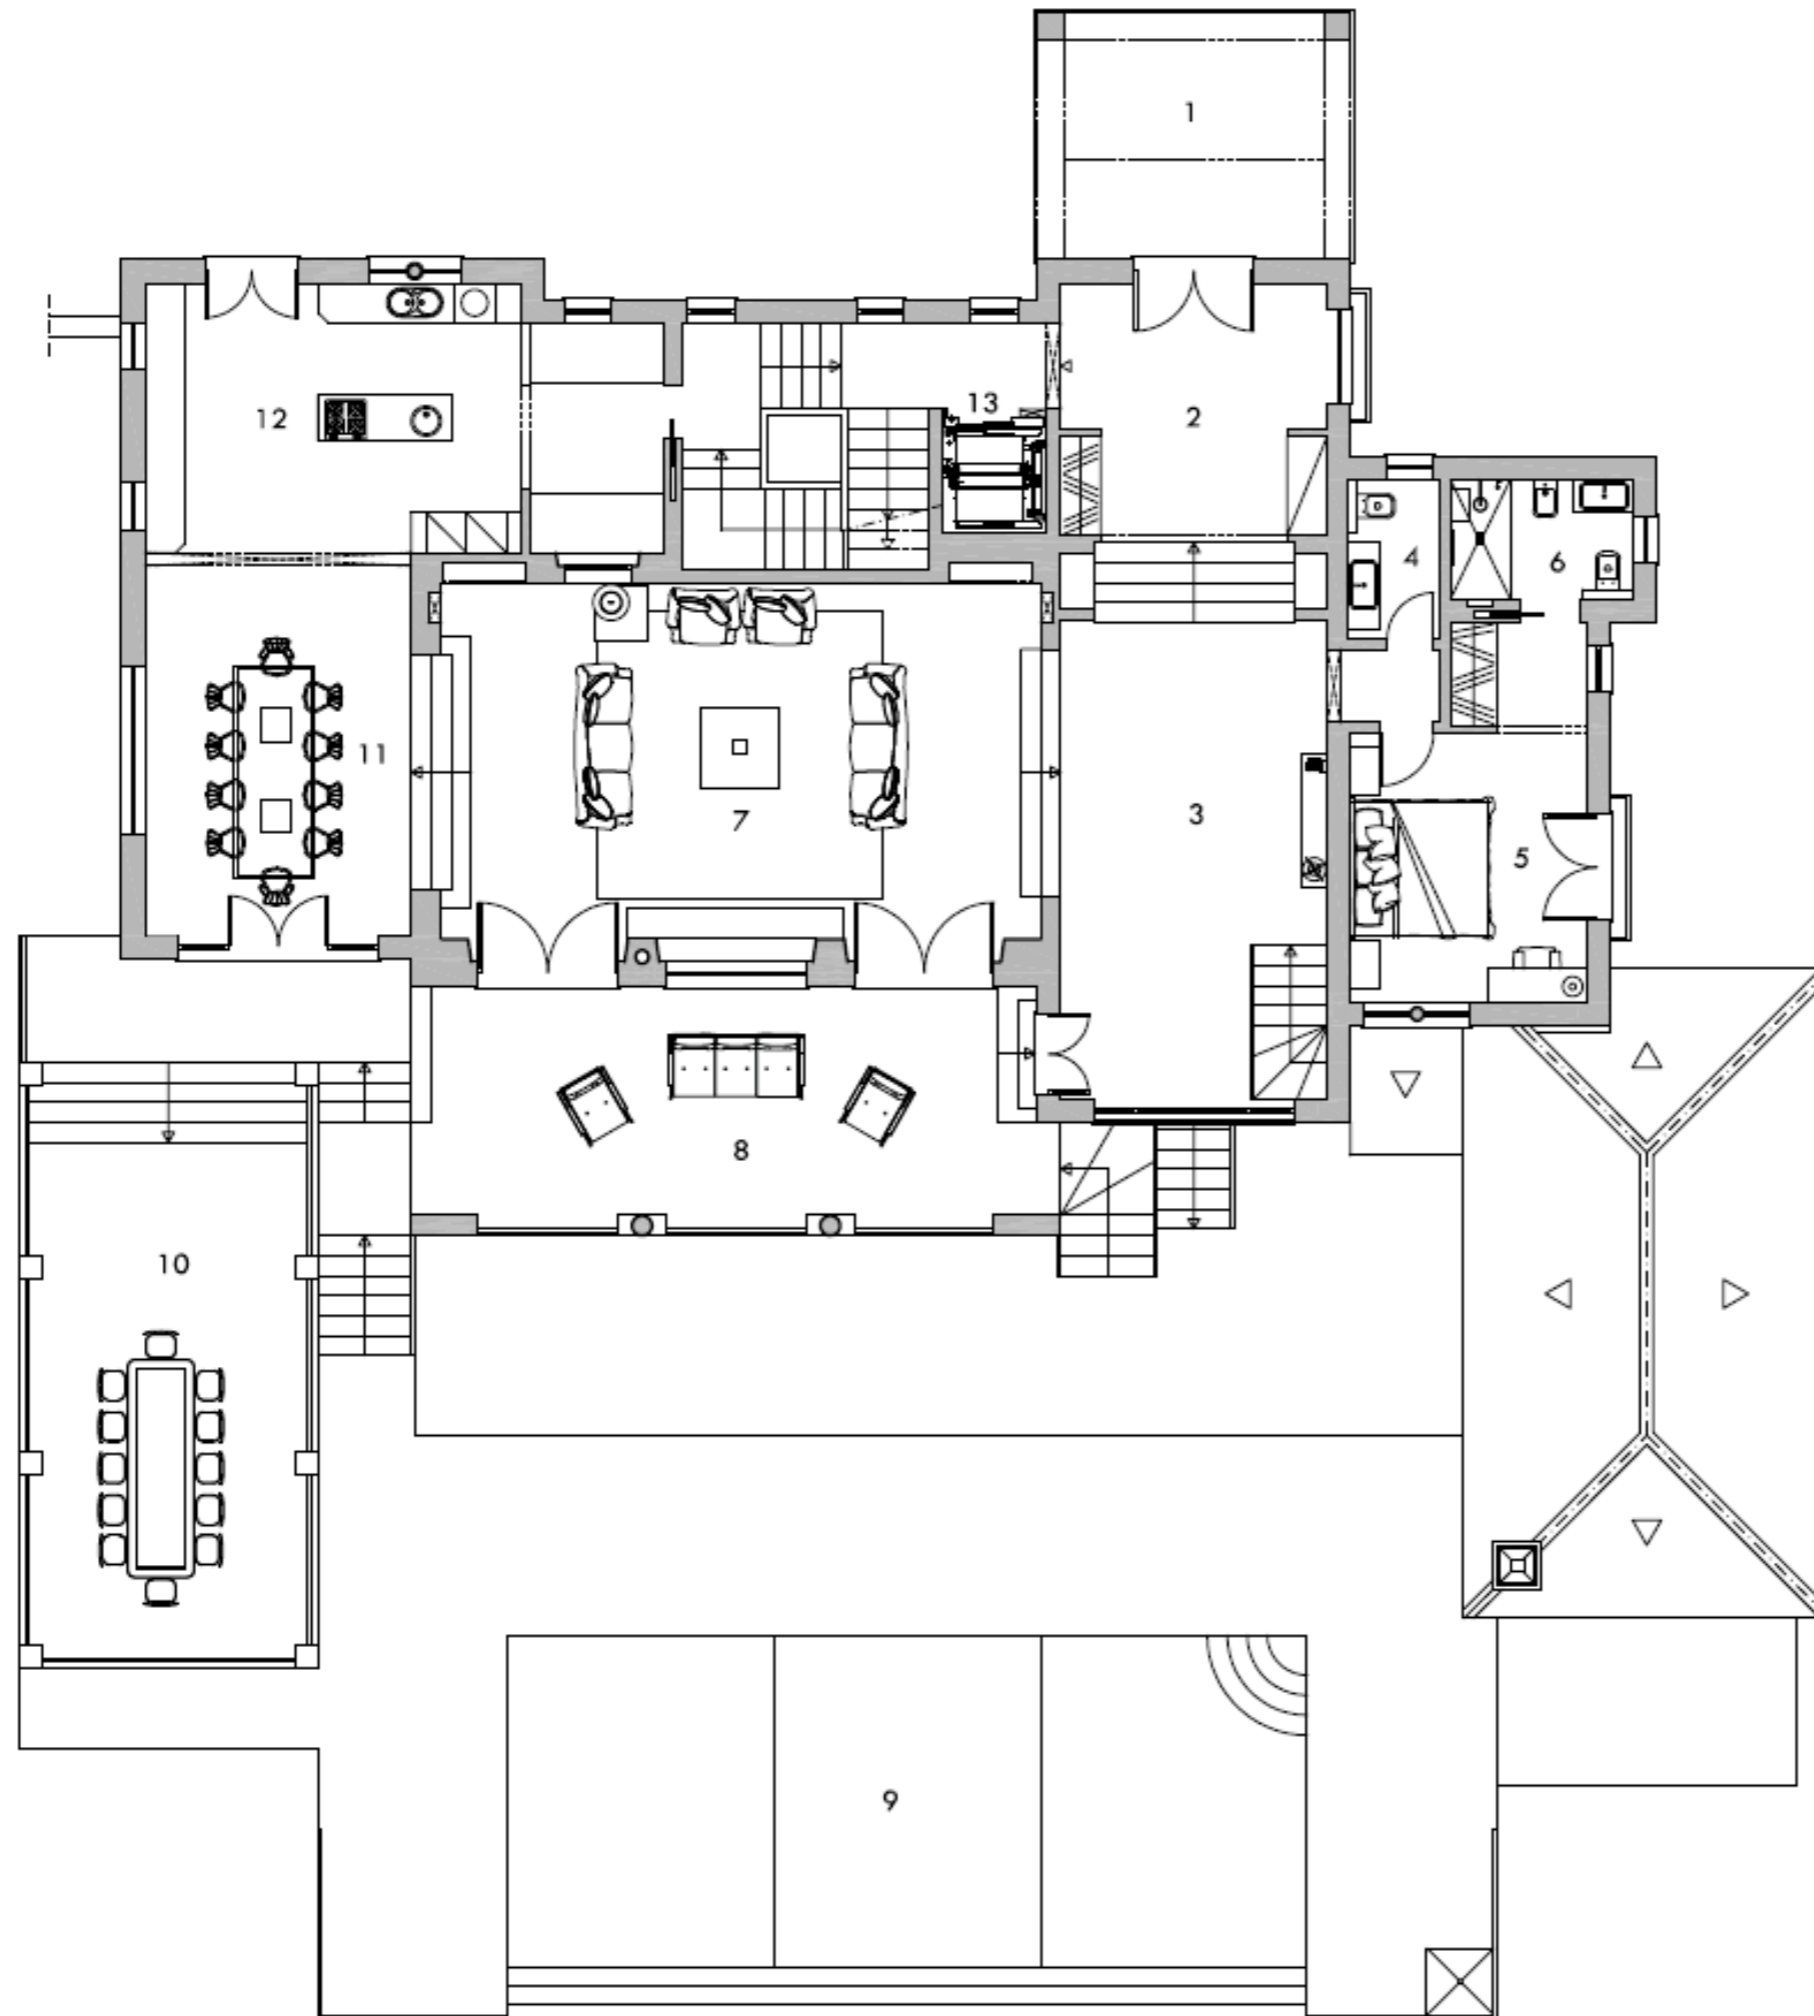

Basement

- 1 Garage
- 2 Bedroom
- 3 WC
- 4 Games Room
- 5 WC
- 6 Storage
- 7 Bedroom
- 8 WC
- 9 WC
- 10 Turkish Bath
- 11 Gym
- 12 Bedroom
- 13 WC
- 14 Corridor
- 15 Cellaret
- 16 Lift
- 17 Storage
- 18 Laundry
- 19 WC
- 20 Storage

MONTE REI
GOLF & COUNTRY CLUB

Villa 23 - Basement | Cave

Ground Floor

- 1 Porch
- 2 Hall
- 3 Living room
- 4 WC
- 5 Bedroom
- 6 WC
- 7 Living room
- 8 Covered Terrace
- 9 Pool
- 10 Terrace
- 11 Dining room
- 12 Kitchen
- 13 Lift

MONTE REI
GOLF & COUNTRY CLUB

Villa 23 - Ground floor | R/C

First Floor

- 1 Corridor
- 2 Lift
- 3 Office
- 4 Terrace
- 5 WC
- 6 Bedroom
- 7 Dressing area

MONTE REI
GOLF & COUNTRY CLUB

Villa 23 - 1st floor | 1^o Andar