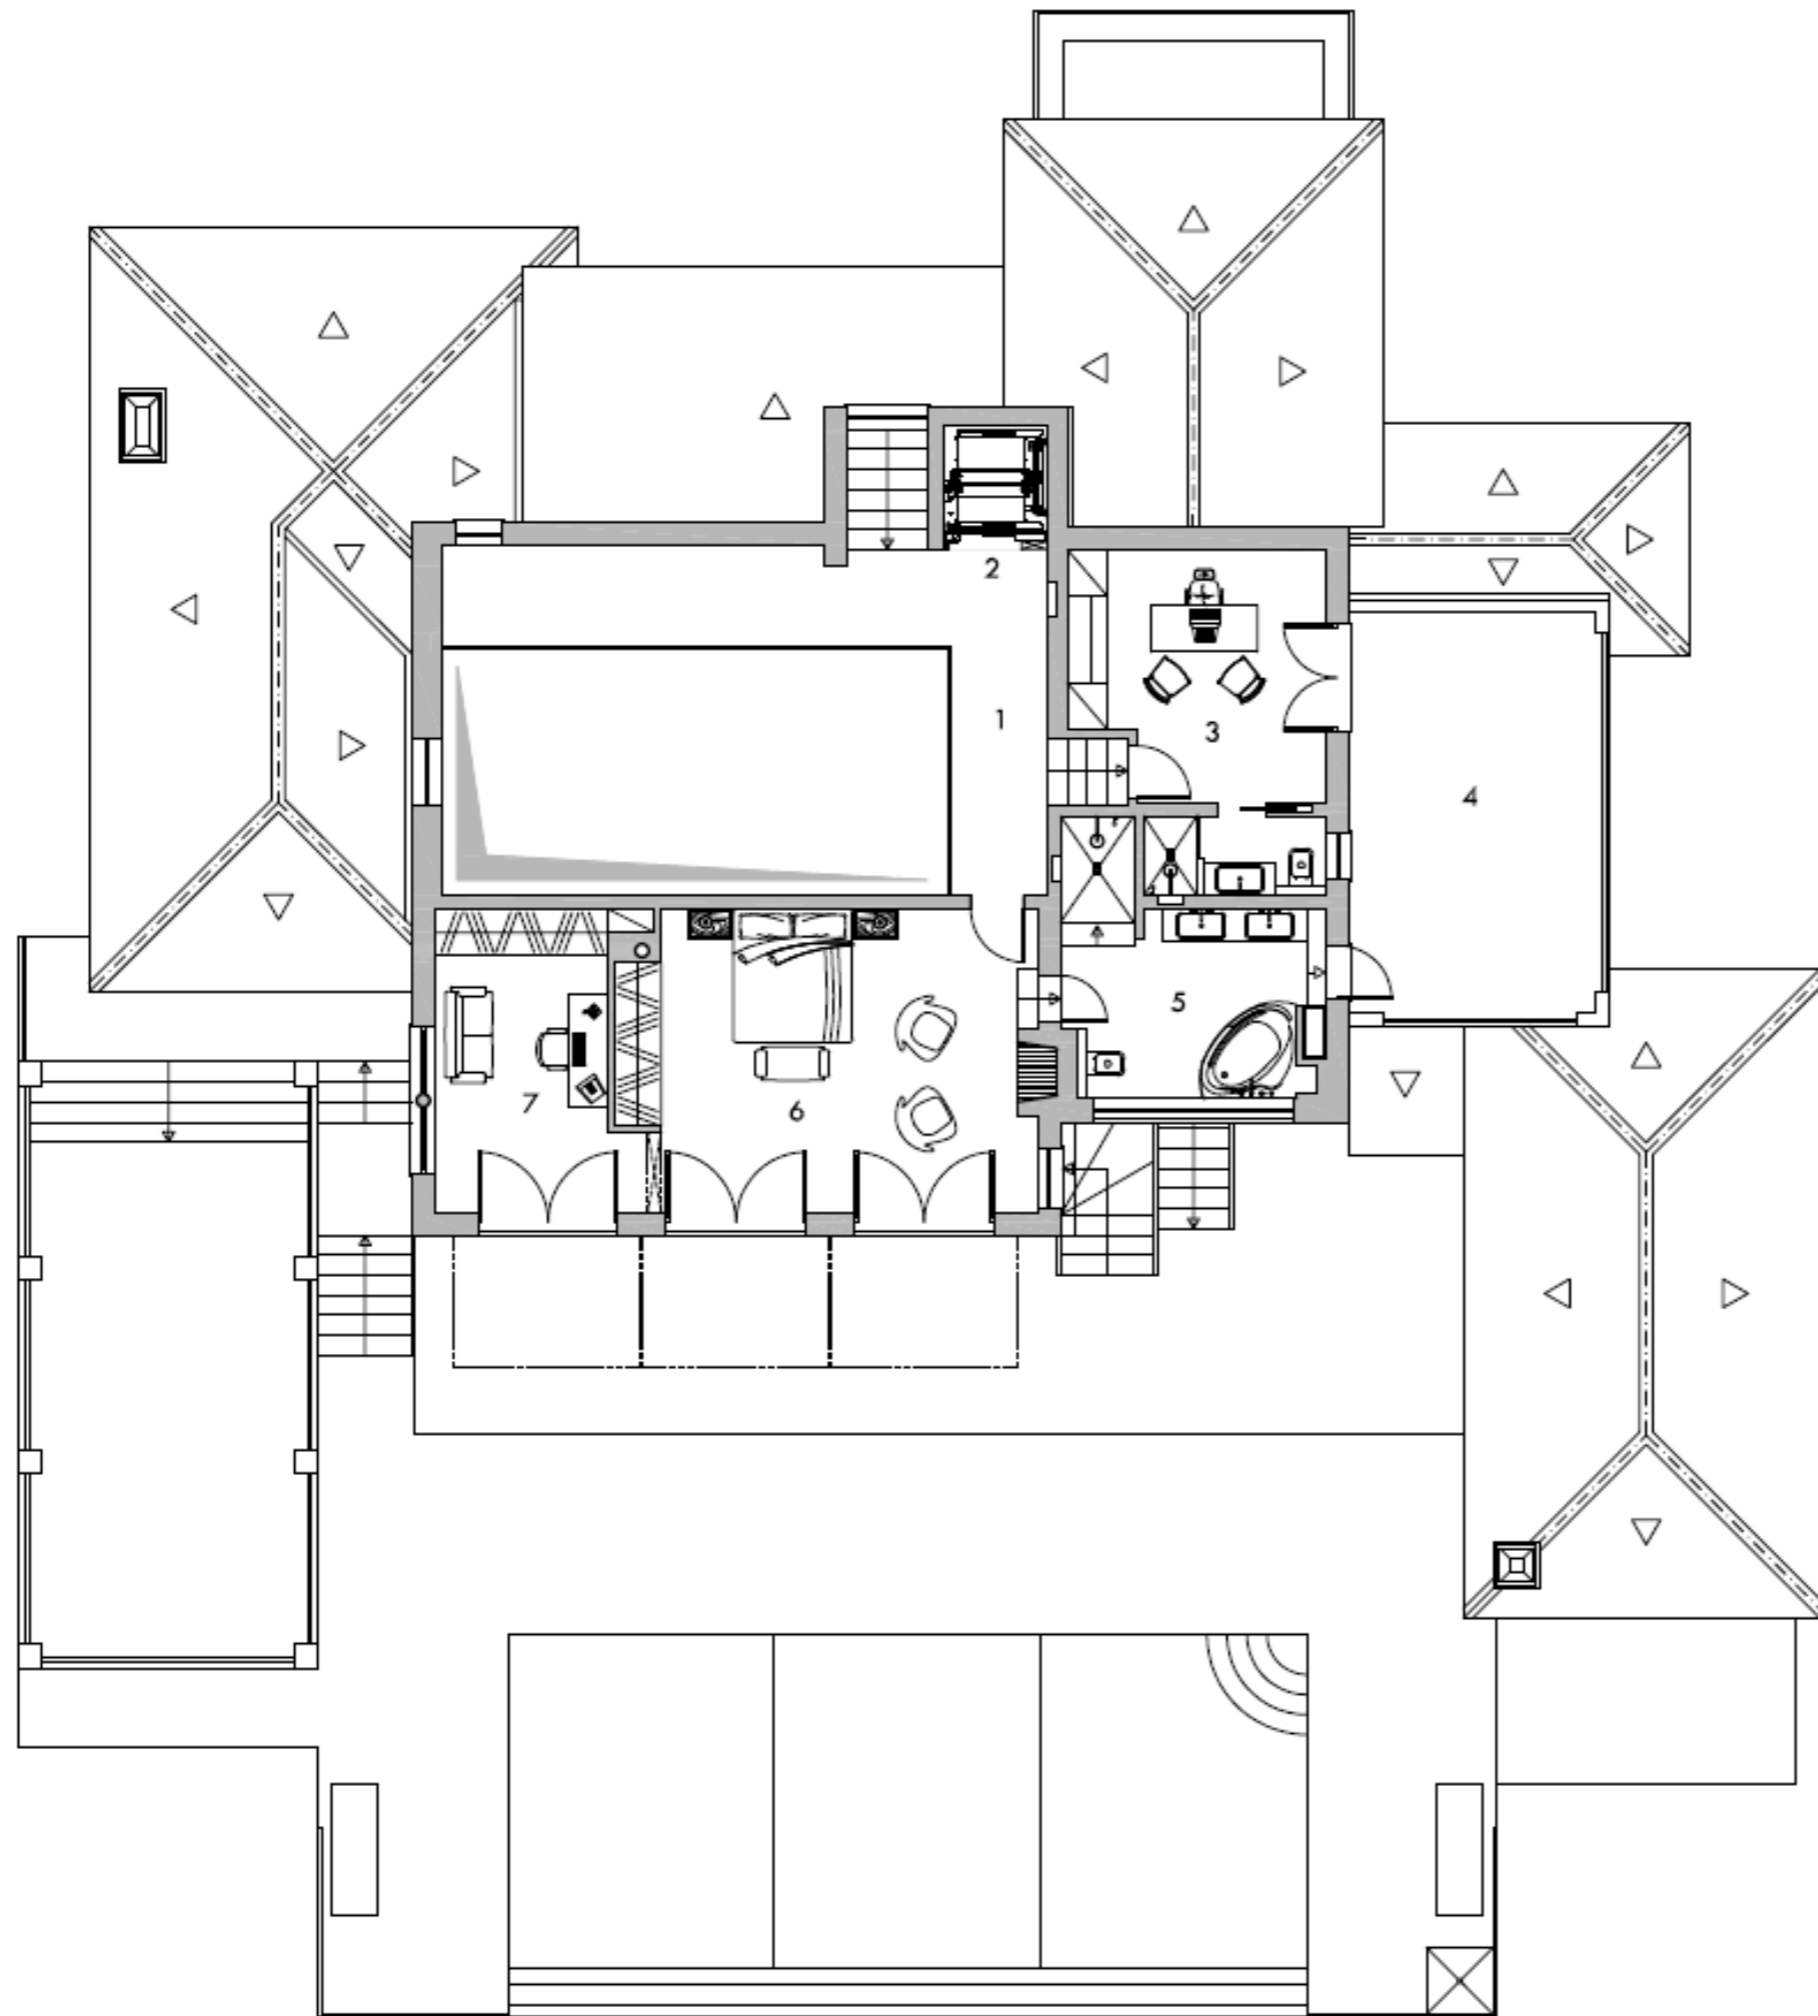

Basement

- 1 Garage
- 2 Bedroom
- 3 WC
- 4 Games Room
- 5 WC
- 6 Storage
- 7 Bedroom
- 8 WC
- 9 WC
- 10 Turkish Bath
- 11 Gym
- 12 Bedroom
- 13 WC
- 14 Corridor
- 15 Cellaret
- 16 Lift
- 17 Storage
- 18 Laundry
- 19 WC
- 20 Storage

MONTE REI
GOLF & COUNTRY CLUB

Villa 23 - Basement | Cave

Ground Floor

- 1 Porch
- 2 Hall
- 3 Living room
- 4 WC
- 5 Bedroom
- 6 WC
- 7 Living room
- 8 Covered Terrace
- 9 Pool
- 10 Terrace
- 11 Dining room
- 12 Kitchen
- 13 Lift

MONTE REI
GOLF & COUNTRY CLUB

Villa 23 - Ground floor | R/C

First Floor

- 1 Corridor
- 2 Lift
- 3 Office
- 4 Terrace
- 5 WC
- 6 Bedroom
- 7 Dressing area

MONTE REI
GOLF & COUNTRY CLUB

Villa 23 - 1st floor | 1^o Andar