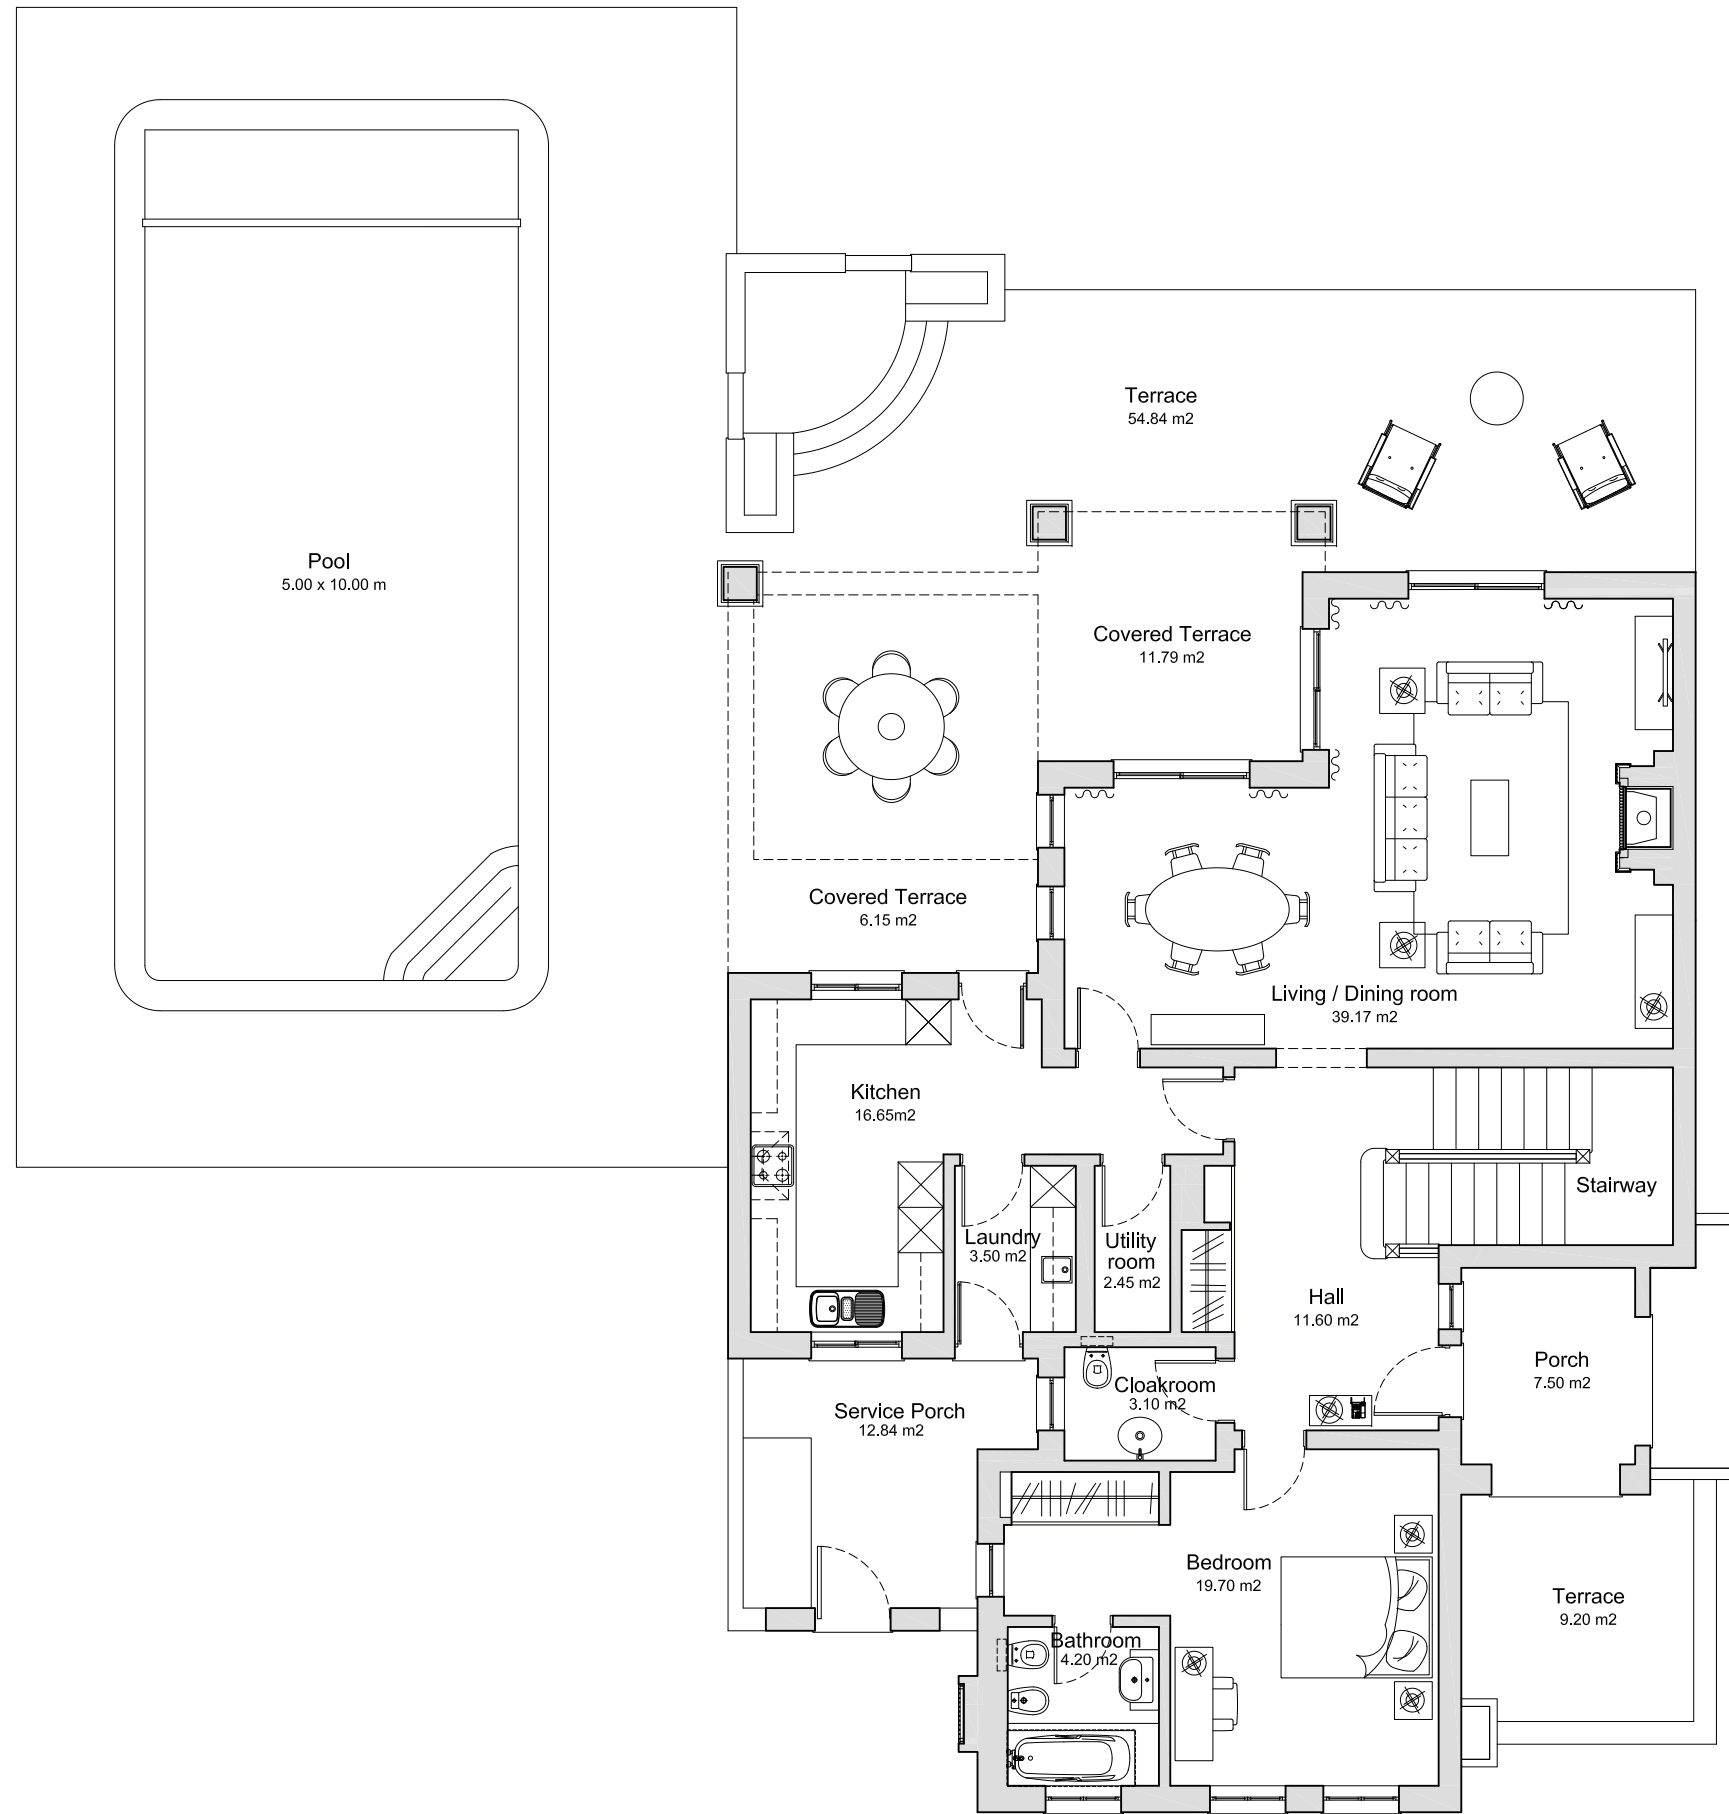

THREE BED VILLAS WITH POOL
STANDART LAYOUT

Ground Floor areas:

Internal.....	136.36m ²
Terraces.....	102.32m ²
Total.....	238.68m²

THREE BED VILLAS WITH POOL
STANDART LAYOUT

First Floor areas:

Internal.....	93.73m ²
Terraces.....	33.84m ²
Total.....	127.57m²

THREE BED VILLAS WITH POOL

STANDART LAYOUT

Basement areas:

Internal.....67.74m2