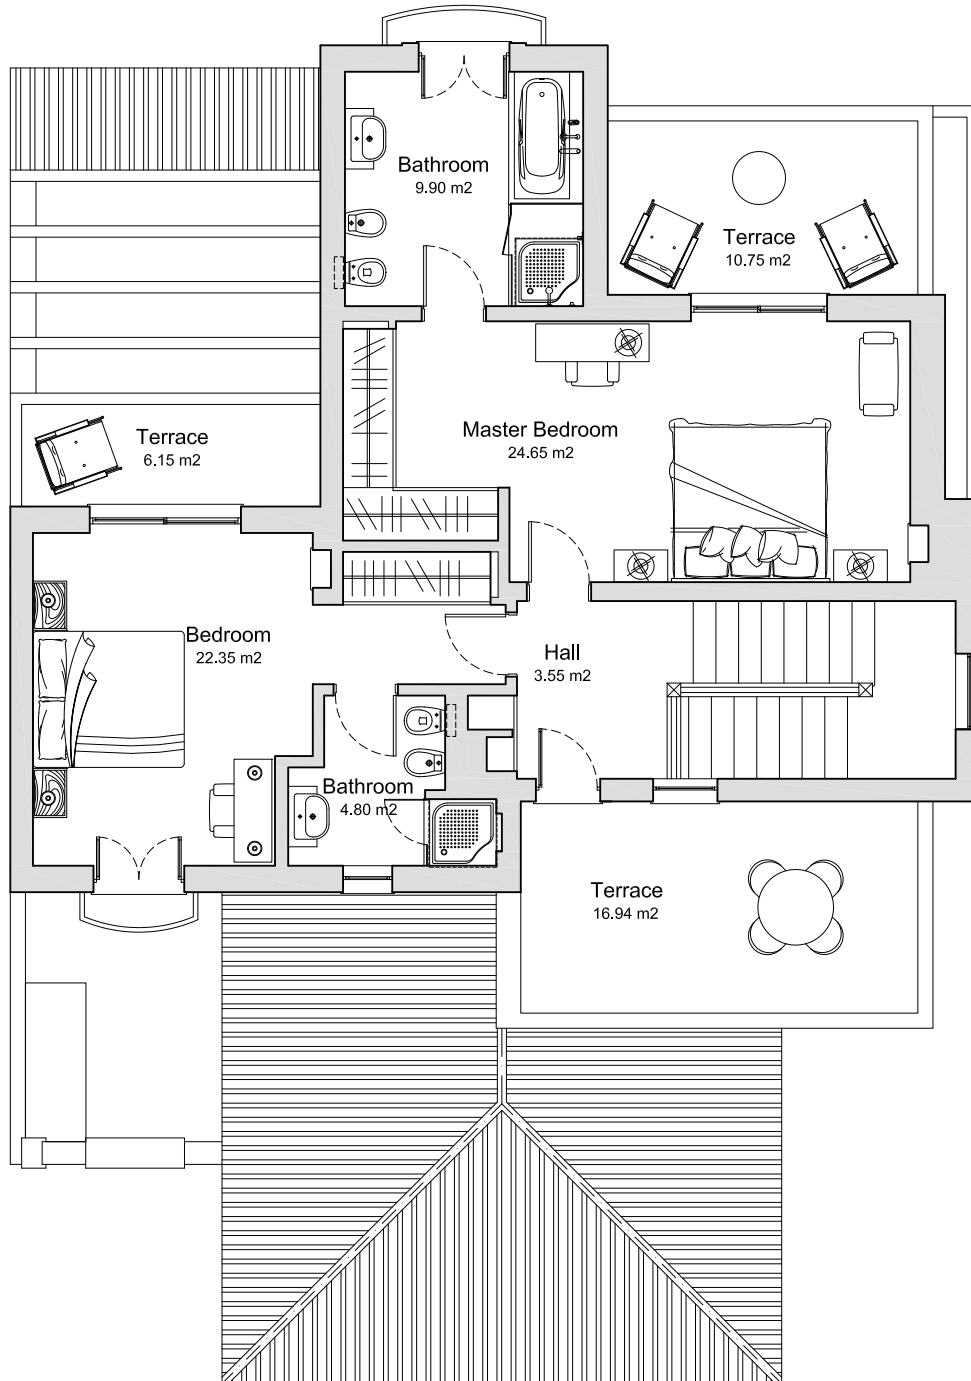

THREE BED VILLAS WITH POOL
STANDART LAYOUT

Ground Floor areas:

Internal.....	136.36m ²
Terraces.....	102.32m ²
Total.....	238.68m²

THREE BED VILLAS WITH POOL
STANDART LAYOUT

First Floor areas:

Internal.....	93.73m ²
Terraces.....	33.84m ²
Total.....	127.57m²

THREE BED VILLAS WITH POOL

STANDART LAYOUT

Basement areas:

Internal.....67.74m2