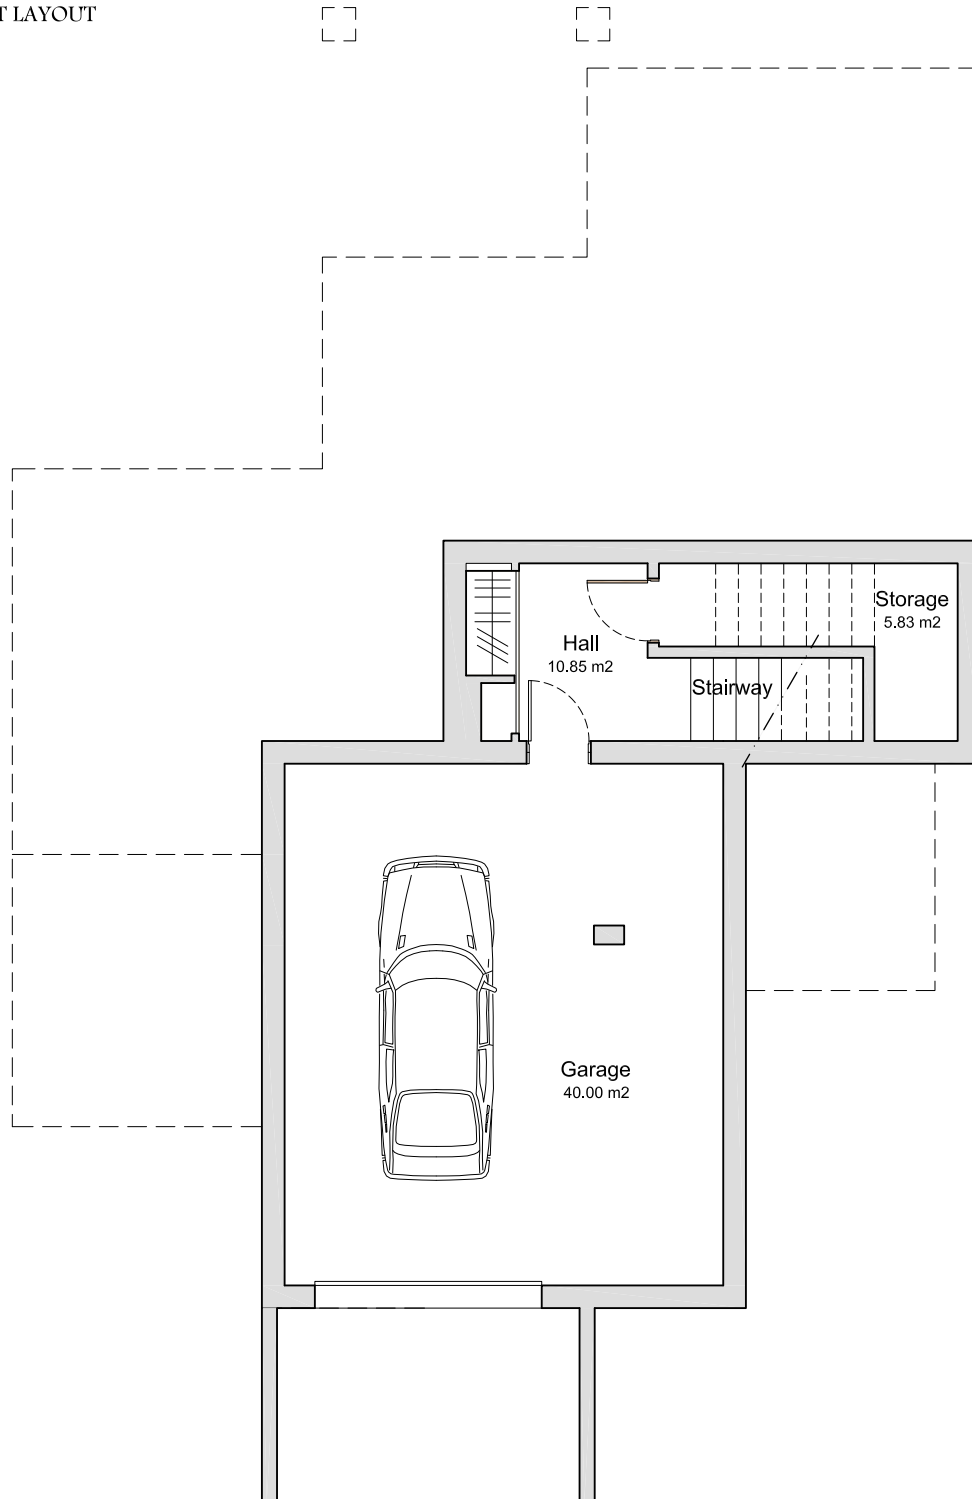

THREE BED VILLAS WITH POOL
STANDART LAYOUT

Ground Floor areas:

Internal.....	136.36m ²
Terraces.....	102.32m ²
Total.....	238.68m²

THREE BED VILLAS WITH POOL
STANDART LAYOUT

First Floor areas:

Internal.....	93.73m ²
Terraces.....	33.84m ²
Total.....	127.57m²

THREE BED VILLAS WITH POOL

STANDART LAYOUT

Basement areas:

Internal.....67.74m2