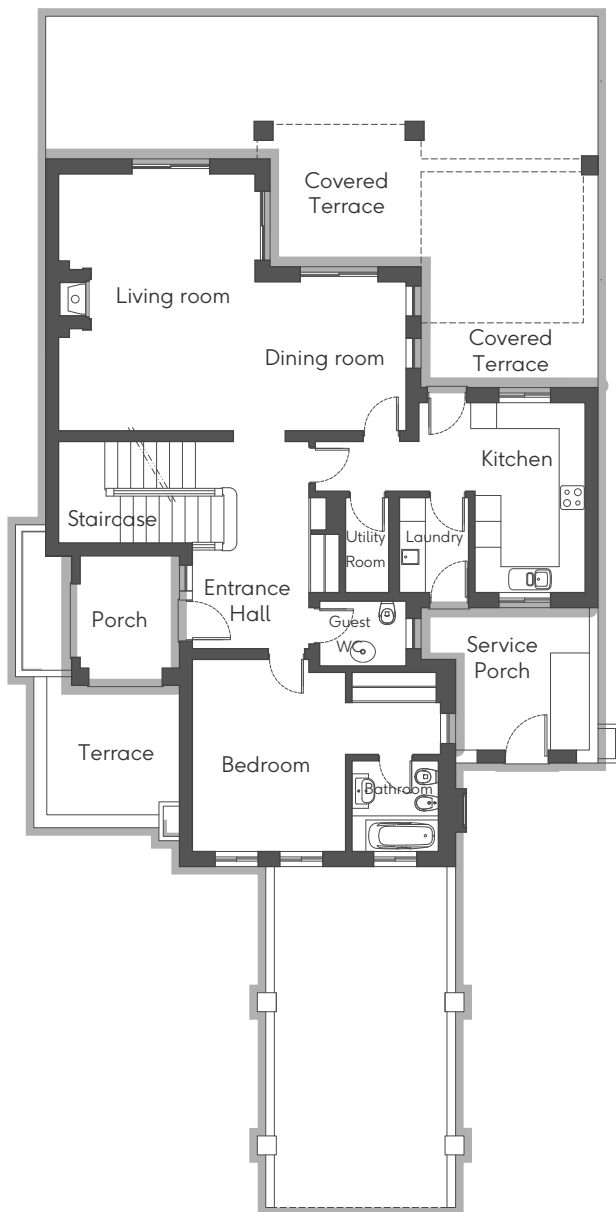

3 Bed Detached Villa

Includes Private Swimming Pool and Garden

Total area: 433,99m²

Living / Dining area: 39,17m²

Master Bedroom: 24,65m²

Ground Floor *

1st Floor *

* Standard Layout