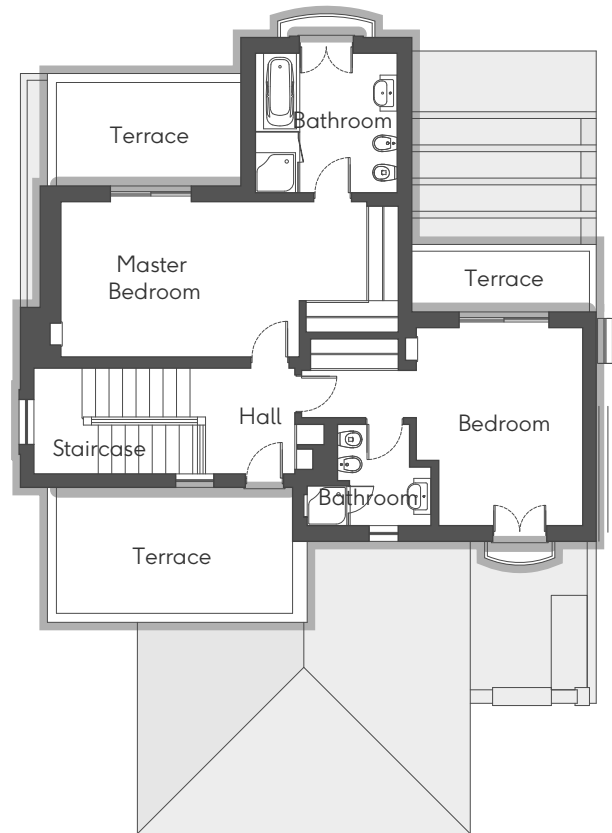

3 Bed Detached Villa

Includes Private Swimming Pool and Garden

Total area: 433,99m²

Living / Dining area: 39,17m²

Master Bedroom: 24,65m²

Ground Floor *

1st Floor *

* Standard Layout