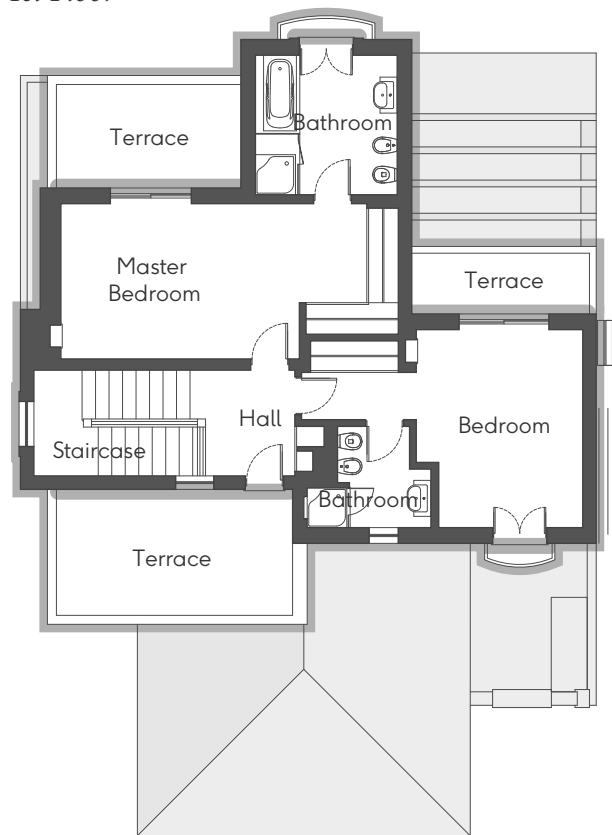

1, 2 & 3 Bed Linked Villas

Includes Communal Swimming Pool and Garden

Total area: 433,99m²
 Living / Dining area: 39,17m²
 Master Bedroom: 24,65m²

Ground Floor *

1st Floor *

* Standard Layout