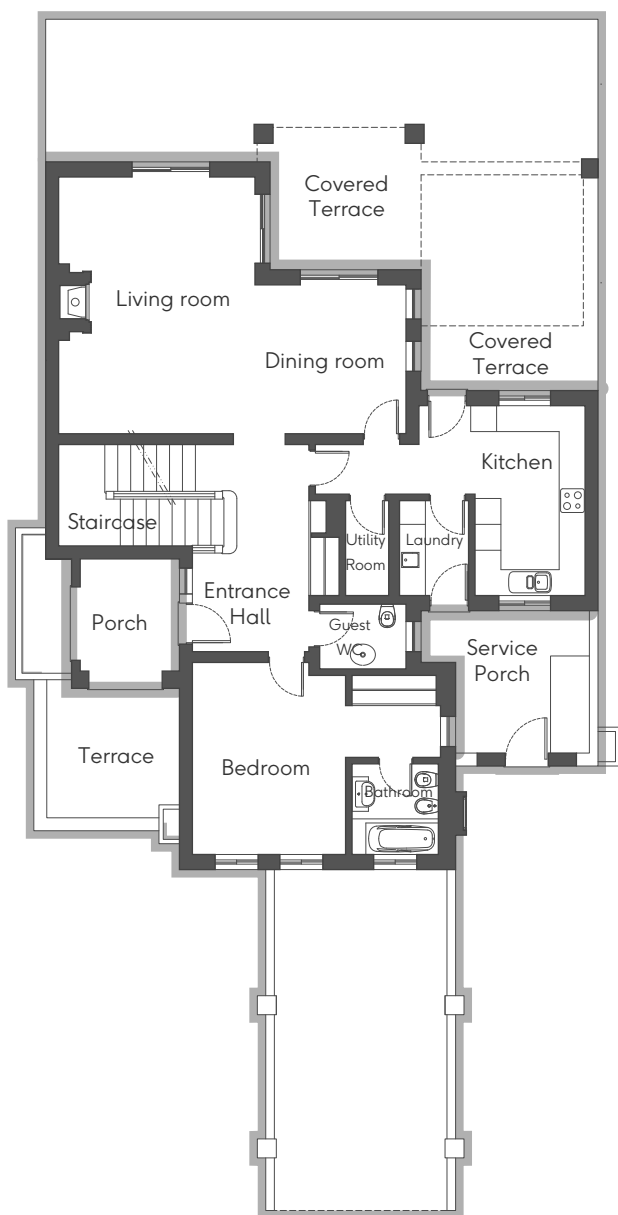

1, 2 & 3 Bed Linked Villas

Includes Communal Swimming Pool and Garden

Total area: 433,99m²
 Living / Dining area: 39,17m²
 Master Bedroom: 24,65m²

Ground Floor *

1st Floor *

* Standard Layout