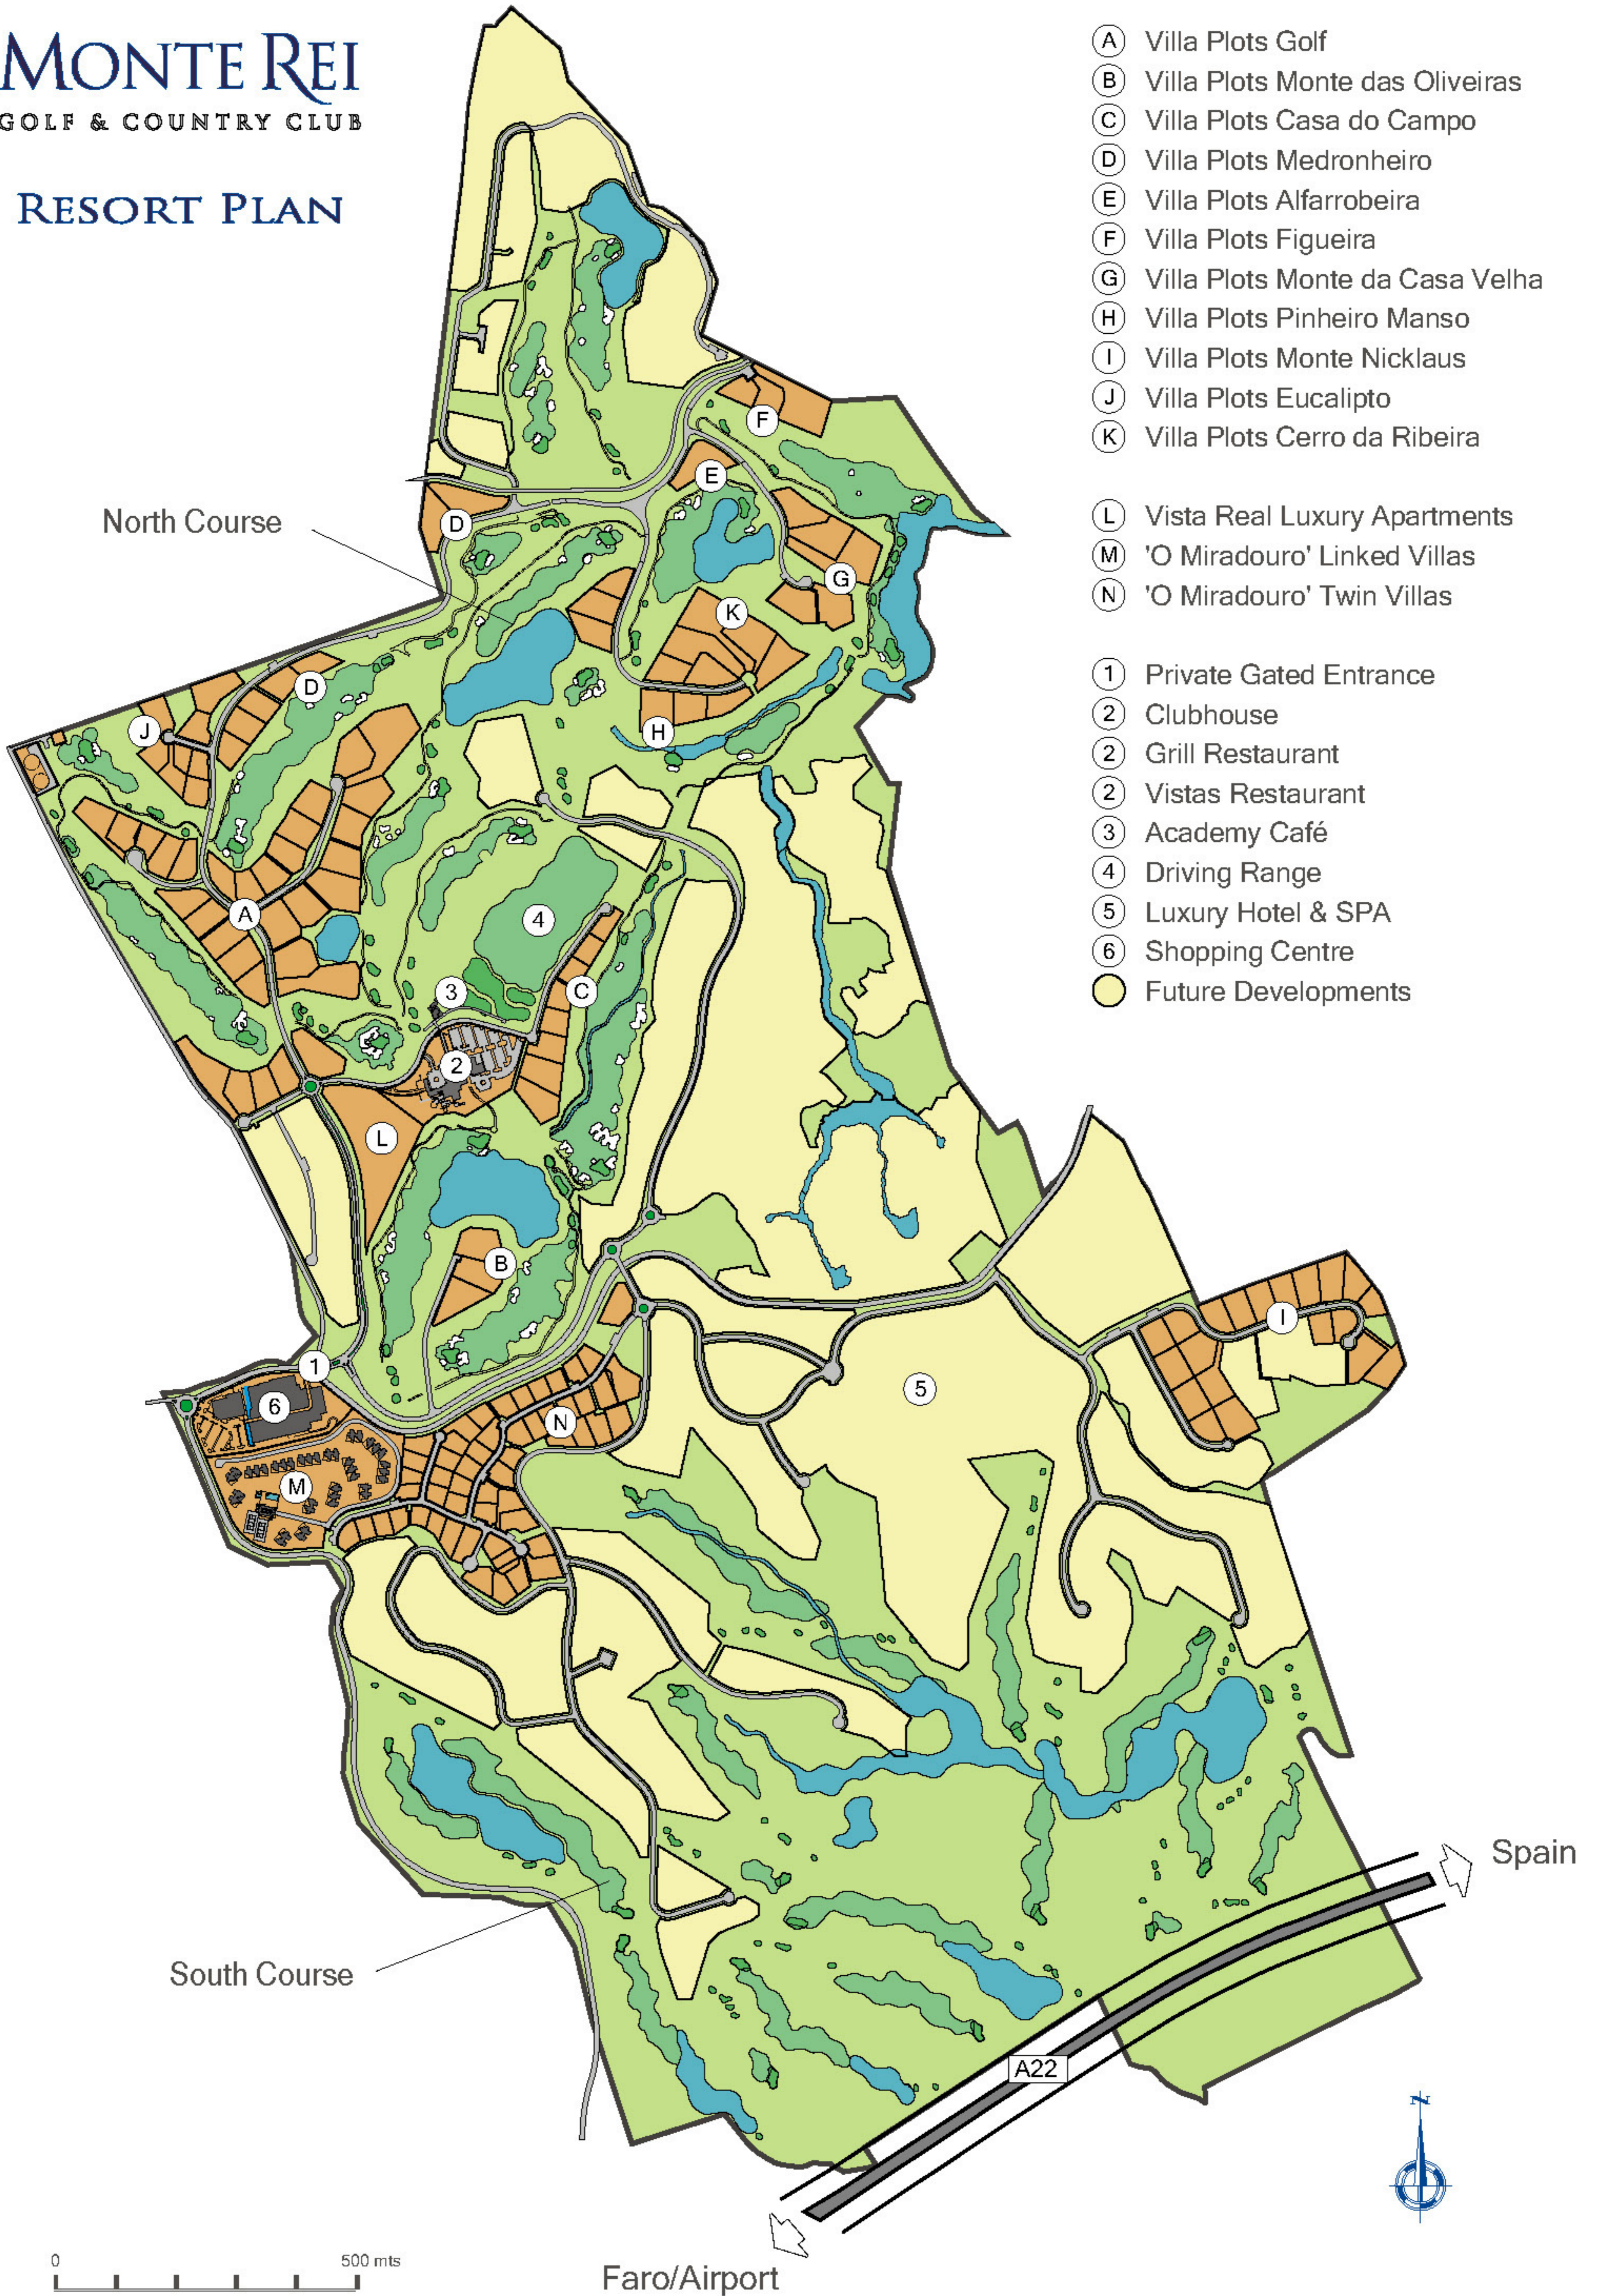

RESORT PLAN

- (A) Villa Plots Golf
- (B) Villa Plots Monte das Oliveiras
- (C) Villa Plots Casa do Campo
- (D) Villa Plots Medronheiro
- (E) Villa Plots Alfarrobeira
- (F) Villa Plots Figueira
- (G) Villa Plots Monte da Casa Velha
- (H) Villa Plots Pinheiro Manso
- (I) Villa Plots Monte Nicklaus
- (J) Villa Plots Eucalipto
- (K) Villa Plots Cerro da Ribeira

- (L) Vista Real Luxury Apartments
- (M) 'O Miradouro' Linked Villas
- (N) 'O Miradouro' Twin Villas

- (1) Private Gated Entrance
- (2) Clubhouse
- (2) Grill Restaurant
- (2) Vistas Restaurant
- (3) Academy Café
- (4) Driving Range
- (5) Luxury Hotel & SPA
- (6) Shopping Centre
- Future Developments

North Course

South Course

Spain

A22

Faro/Airport

0 500 mts