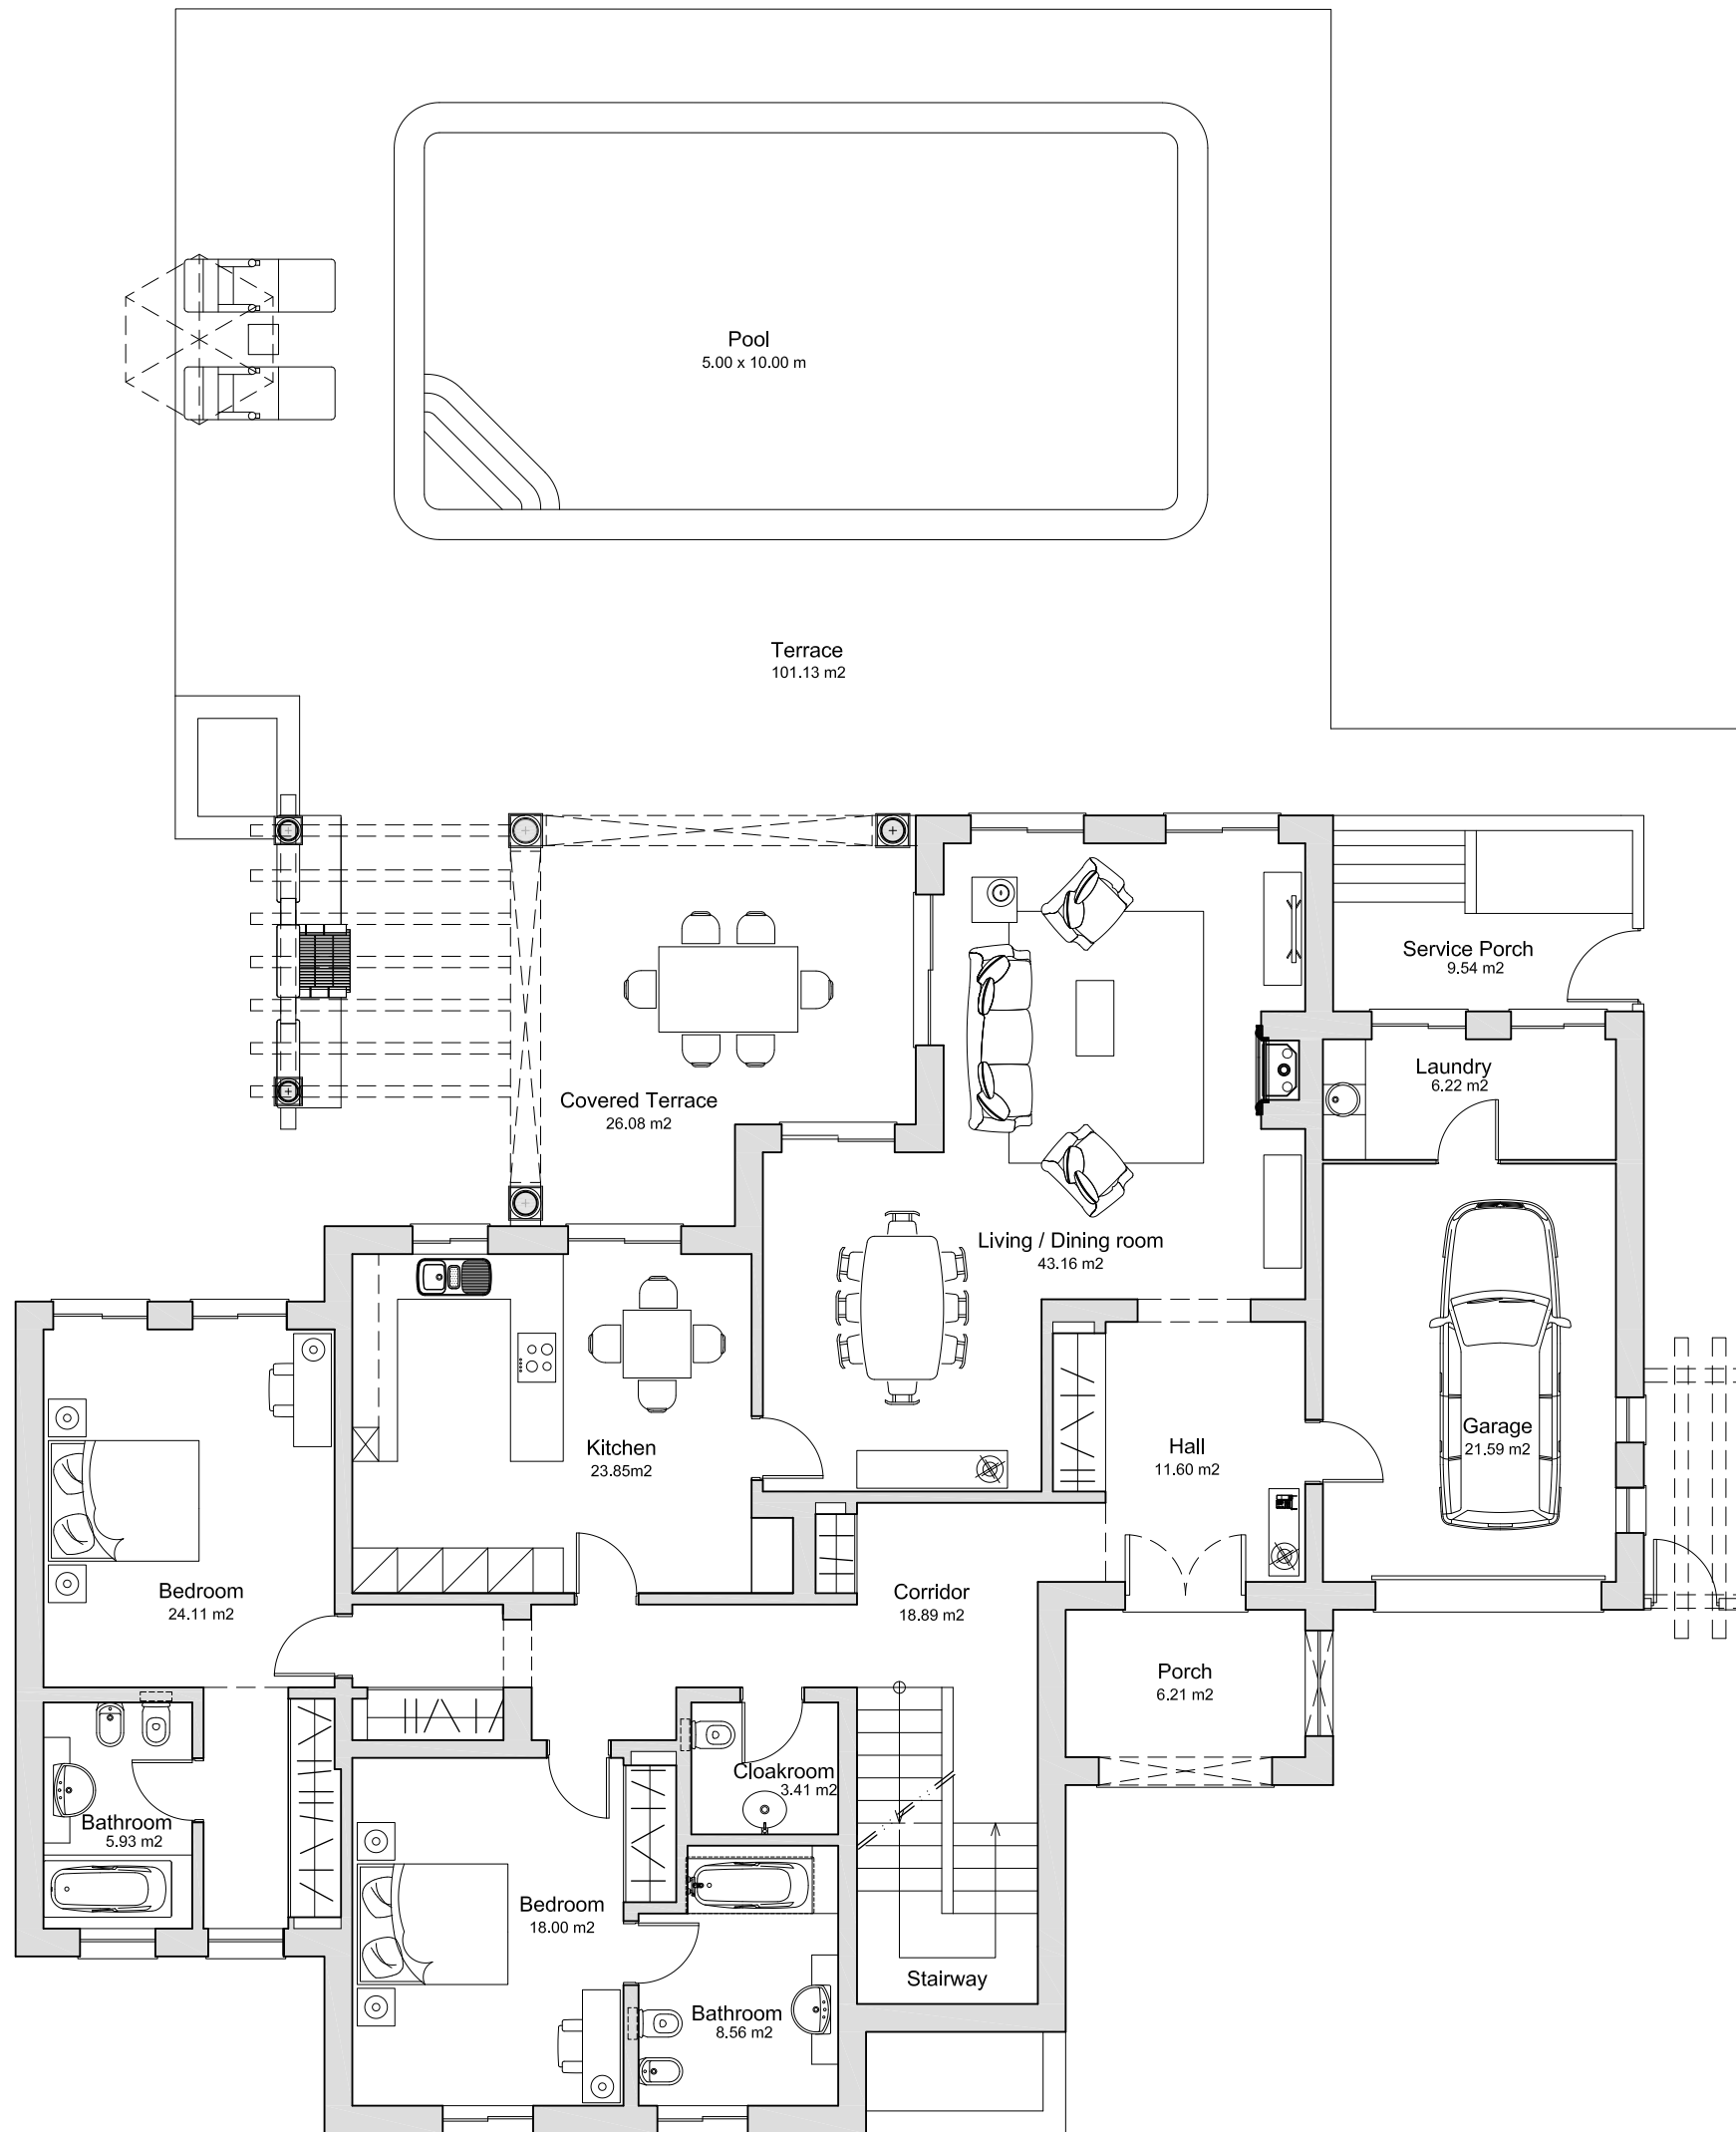

FOUR BED VILLAS WITH POOL
STANDART LAYOUT

Miradouro

Ground Floor areas:

Internal.....	234.78m ²
Terraces.....	142.96m ²
Total.....	377.74m²

FOUR BED VILLAS WITH POOL
STANDART LAYOUT

Miradouro

First Floor areas:

Internal.....	131.18m ²
Terraces.....	57.14m ²
Total.....	188.32m²