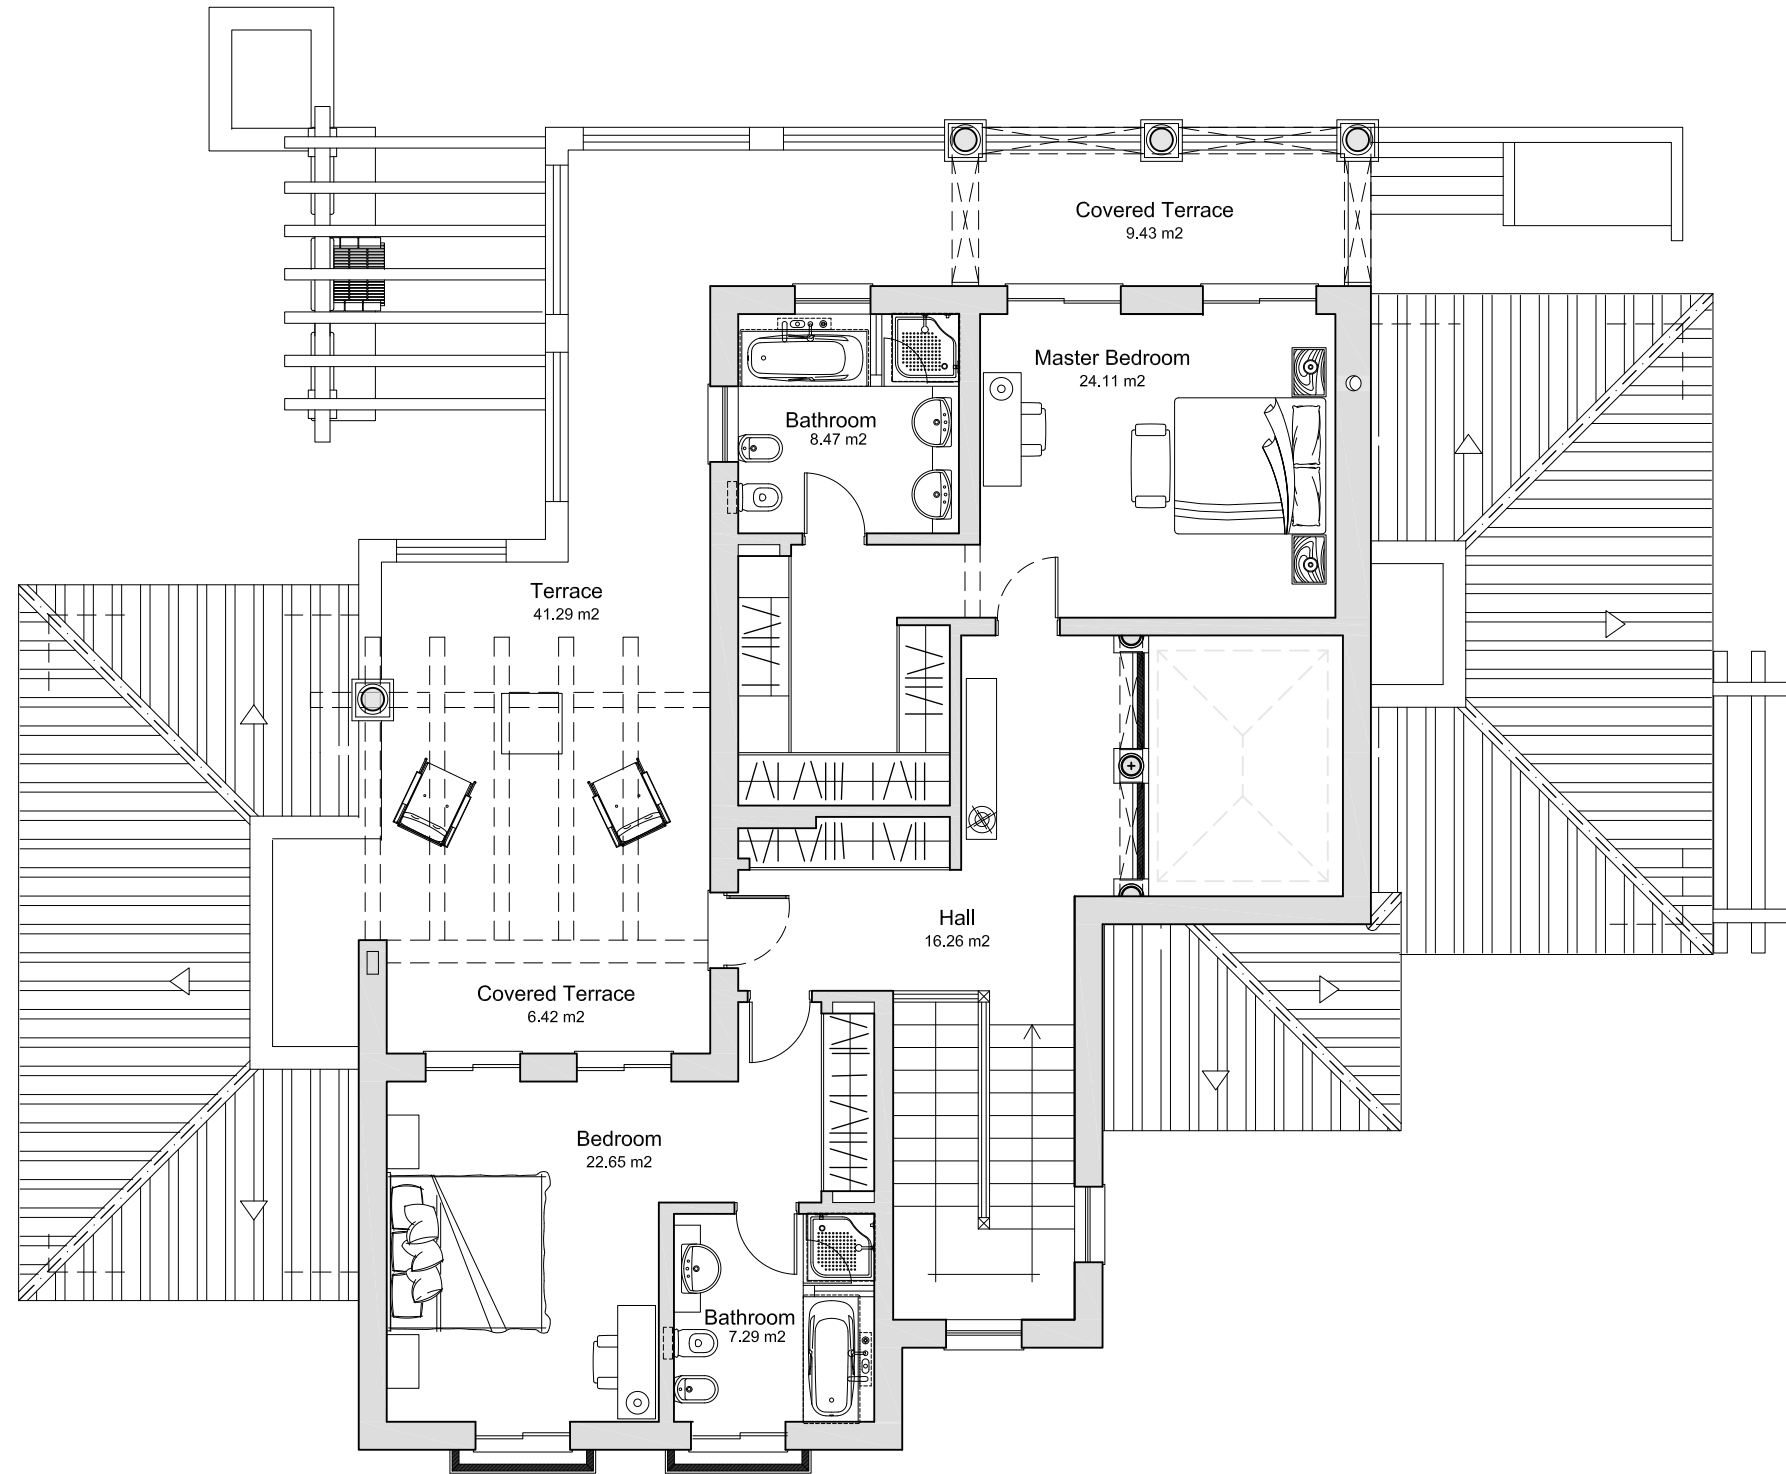

FOUR BED VILLAS WITH POOL
STANDART LAYOUT

Miradouro

Ground Floor areas:

Internal.....	234.78m ²
Terraces.....	142.96m ²
Total.....	377.74m²

FOUR BED VILLAS WITH POOL
STANDART LAYOUT

Miradouro

First Floor areas:

Internal.....	131.18m ²
Terraces.....	57.14m ²
Total.....	188.32m²